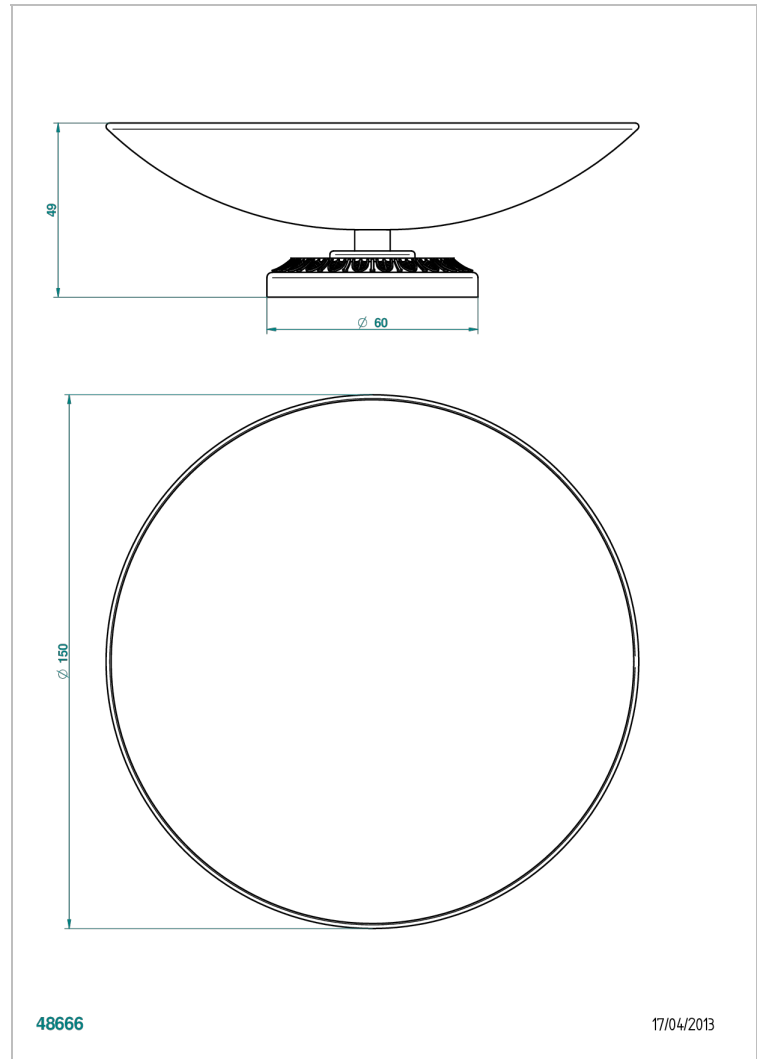

# MALMAISON METAL

U93-544GM

Soap dish, freestanding , 6" diameter

THG<sup>®</sup>  
PARIS

## CHARACTERISTIC

- Malmaison Metal
- Soap dish, freestanding , 6" diameter