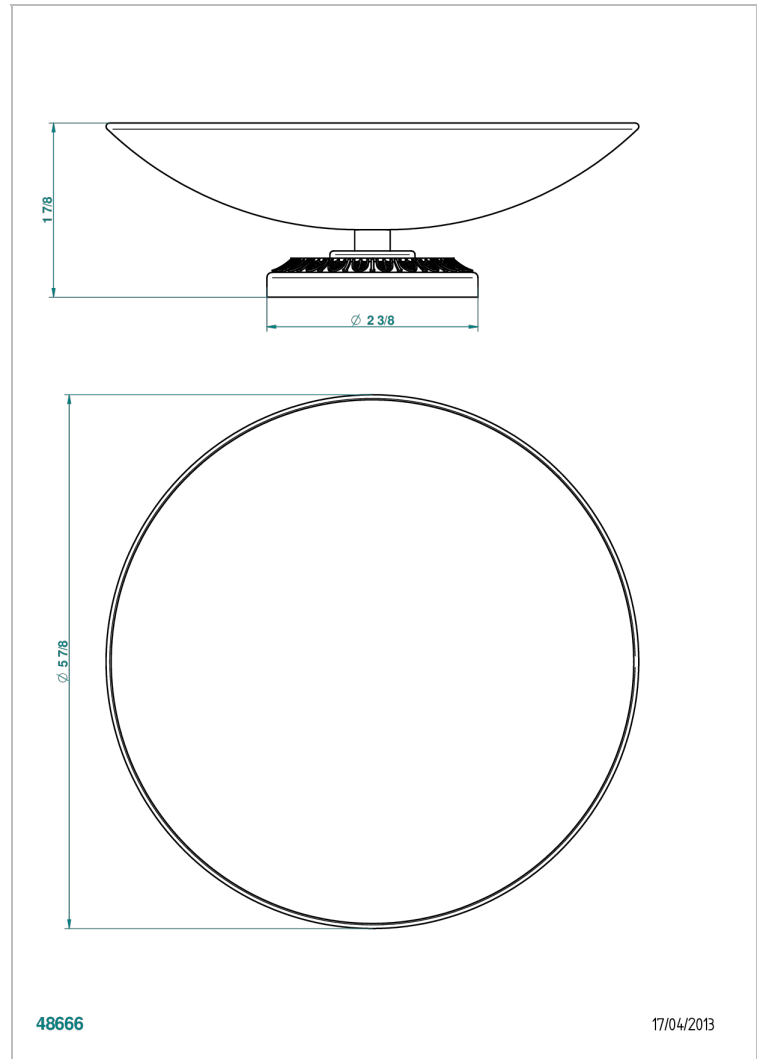

MALMAISON METAL

U93-544GM

Soap dish, freestanding , 6" diameter

THG[®]
PARIS

CHARACTERISTIC

- Malmaison Metal
- Soap dish, freestanding , 6" diameter

AVAILABLE FINITIONS

Black ceram - D30
Chrome polished - A02
Chrome polished / gold polished - G02
Copper antique matt, coated - H07
Gold mat - F07
Gold polished - F01