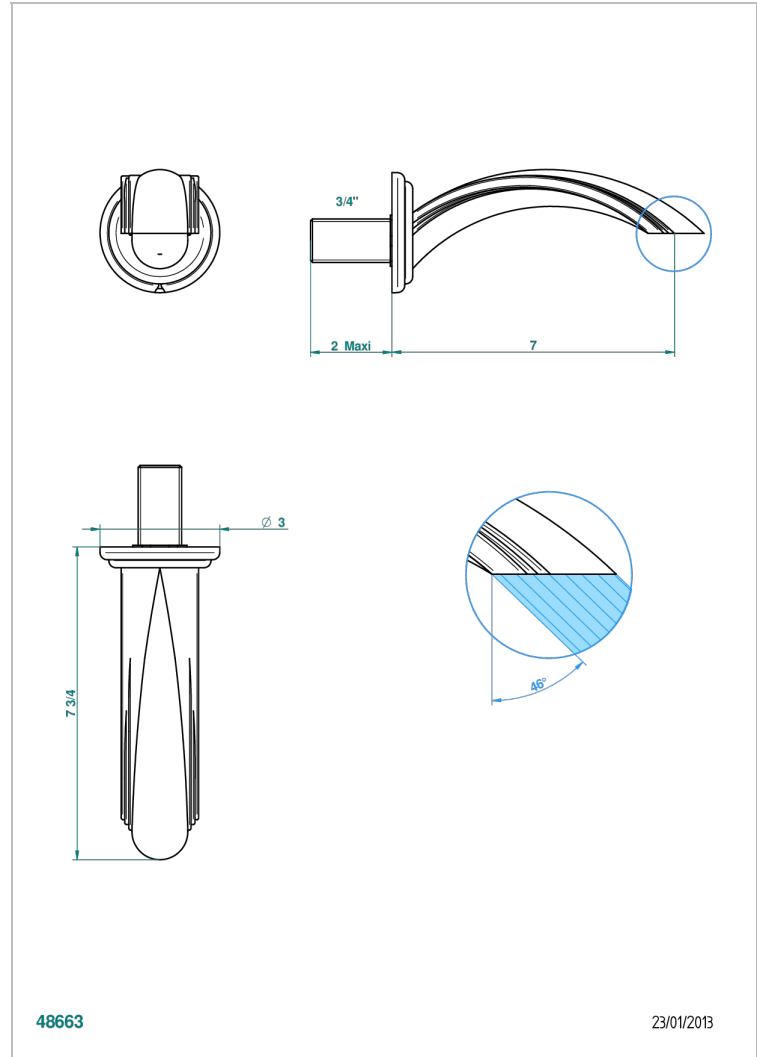

CHEVERNY BLACK ONYX

U1V-43GB

Basin wall spout 3/4 no T junction

THG[®]
PARIS

48663

23/01/2013

CHARACTERISTIC

- Cheverny black Onyx
- Basin wall spout 3/4 no T junction

AVAILABLE FINITIONS

Antique nickel - H28
Black ceram - D30
Blush PVD - H62
Brass color PVD - H49
Brown bronze color PVD - F33
Gold color PVD - H52

Graphite PVD - H64
Matt Umber PVD - H67
Matt blush PVD - H60
Matt brass color PVD - H50
Matt brown bronze color PVD - F34
Matt chrome - C02