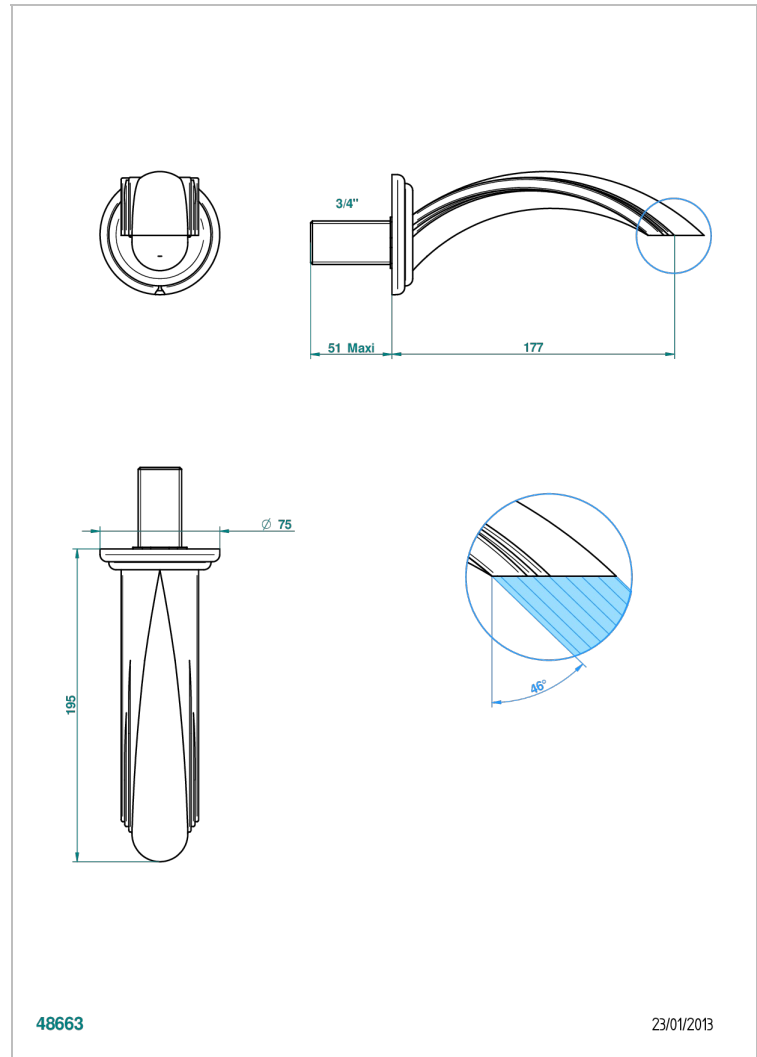

CHEVERNY SCHWARZER ONYX

U1V-43GB

Basin wall spout 3/4 no T junction

THG[®]
PARIS

EIGENSCHAFTEN

- Cheverny Schwarzer Onyx
- Basin wall spout 3/4 no T junction

VERFÜGBARE OBERFLÄCHEN

Altnickel - H28
Blassgold - F30
Blassgold matt unlackiert - F31
Chrom - A02
Chrom / gold - G02
Chrom matt - C02

Gold - F01
Gold matt - F07
Mattschwarz keramik - D30
Nickel matt - C01
Pvd blush - H62
Pvd blush matt - H60

Pvd bronze braun - F33
Pvd bronze braun matt - F34
Pvd gold - H52
Pvd gold matt - H53
Pvd graphite - H64
Pvd graphite matt - H65