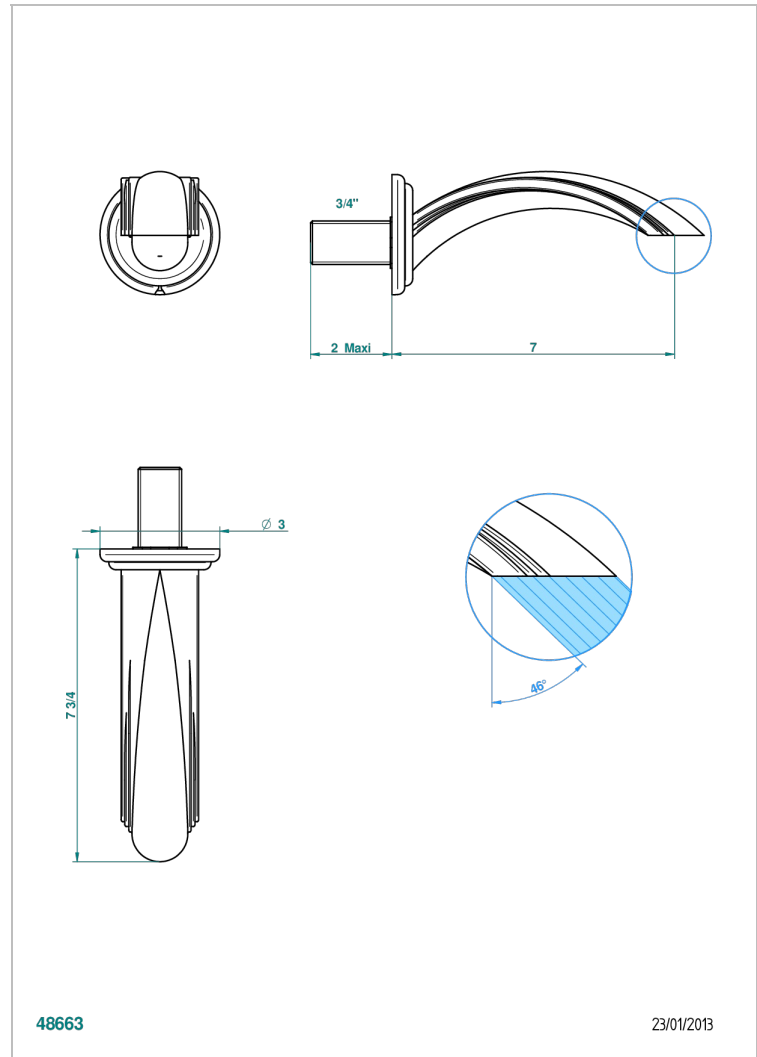

CHEVERNY SCHWARZER ONYX

U1V-43GB

Basin wall spout 3/4 no T junction

THG[®]
PARIS

48663

23/01/2013

EIGENSCHAFTEN

- Cheverny Schwarzer Onyx
- Basin wall spout 3/4 no T junction

VERFÜGBARE OBERFLÄCHEN

Altnickel - H28
Blassgold - F30
Blassgold matt unlackiert - F31
Chrom - A02
Chrom / gold - G02
Chrom matt - C02

Gold - F01
Gold matt - F07
Mattschwarz keramik - D30
Nickel matt - C01
Pvd blush - H62
Pvd blush matt - H60