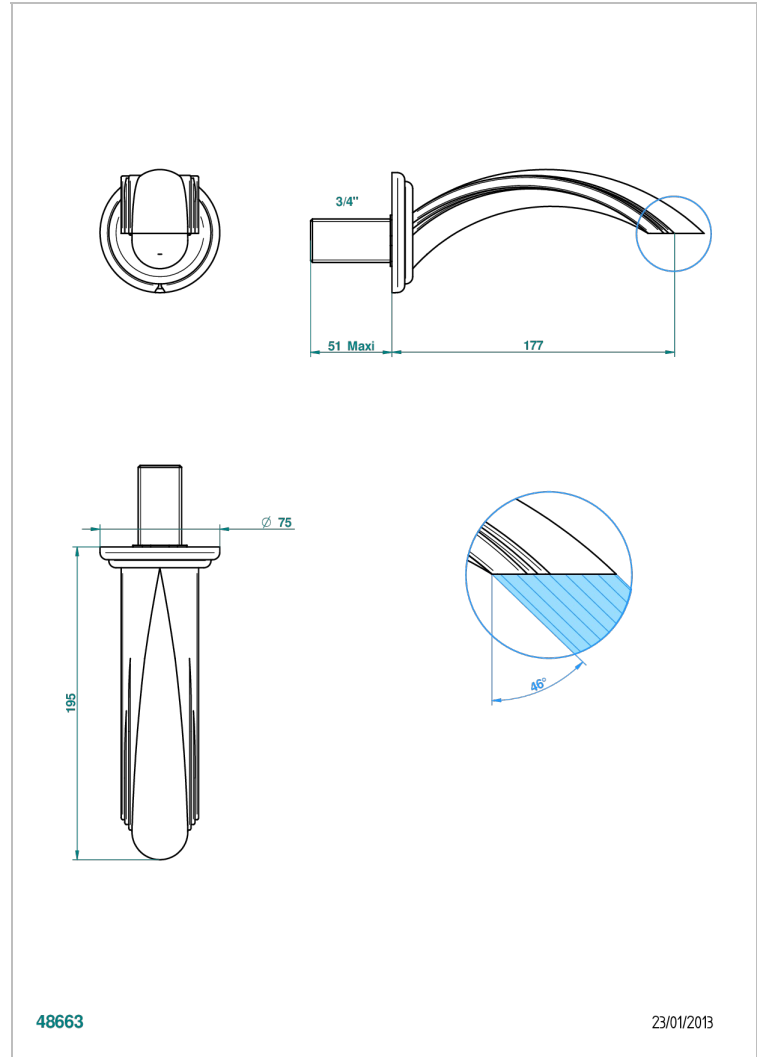

CHEVERNY ONICE NEGRO

U1V-43GB

Basin wall spout 3/4 no T junction

THG[®]
PARIS

48663

23/01/2013

CARACTERÍSTICAS

- Cheverny Onice negro
- Basin wall spout 3/4 no T junction