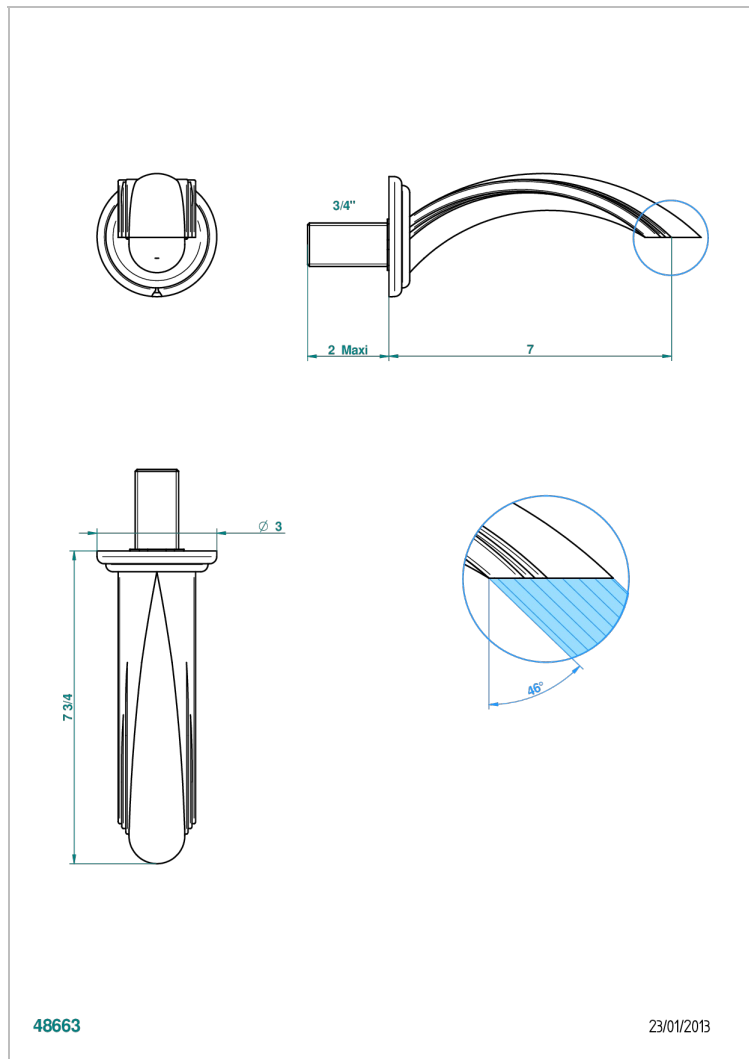

CHEVERNY ONICE NEGRO

U1V-43GB

Basin wall spout 3/4 no T junction

THG[®]
PARIS

48663

23/01/2013

CARACTERÍSTICAS

- Cheverny Onice negro
- Basin wall spout 3/4 no T junction