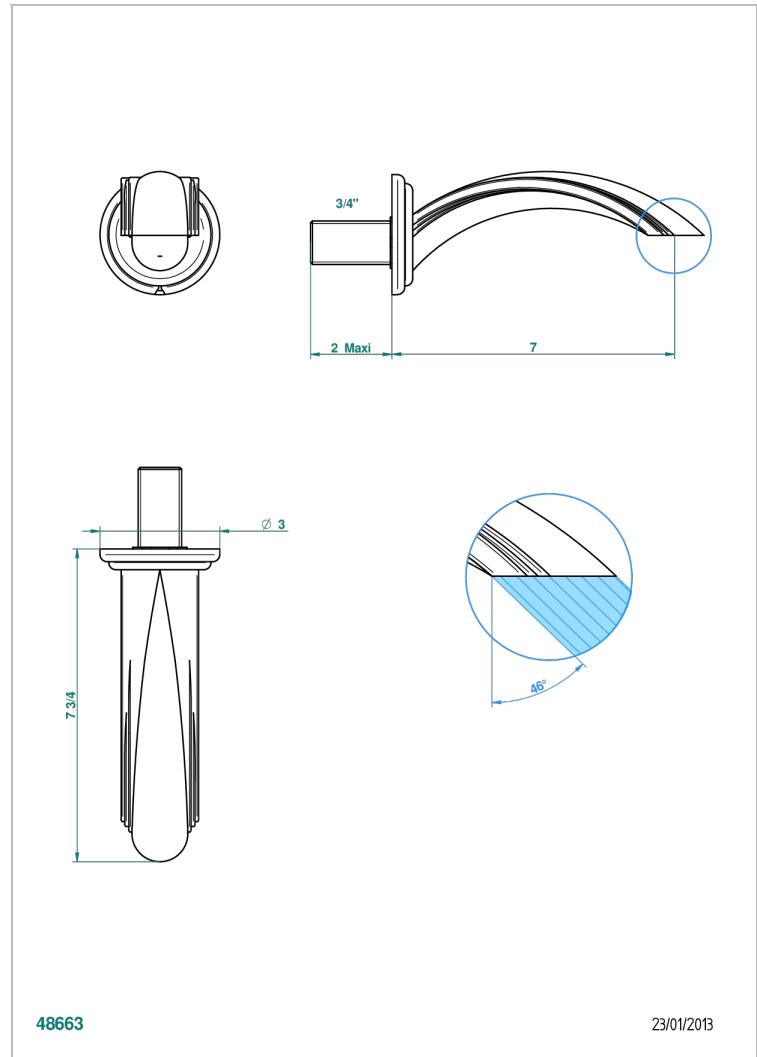

CHEVERNY BLACK ONYX

U1V-43GB

Basin wall spout 3/4 no T junction

THG[®]
PARIS

CHARACTERISTIC

- Cheverny black Onyx
- Basin wall spout 3/4 no T junction

AVAILABLE FINITIONS

Antique nickel - H28
Black ceram - D30
Blush PVD - H62
Brass color PVD - H49
Brown bronze color PVD - F33
Gold color PVD - H52