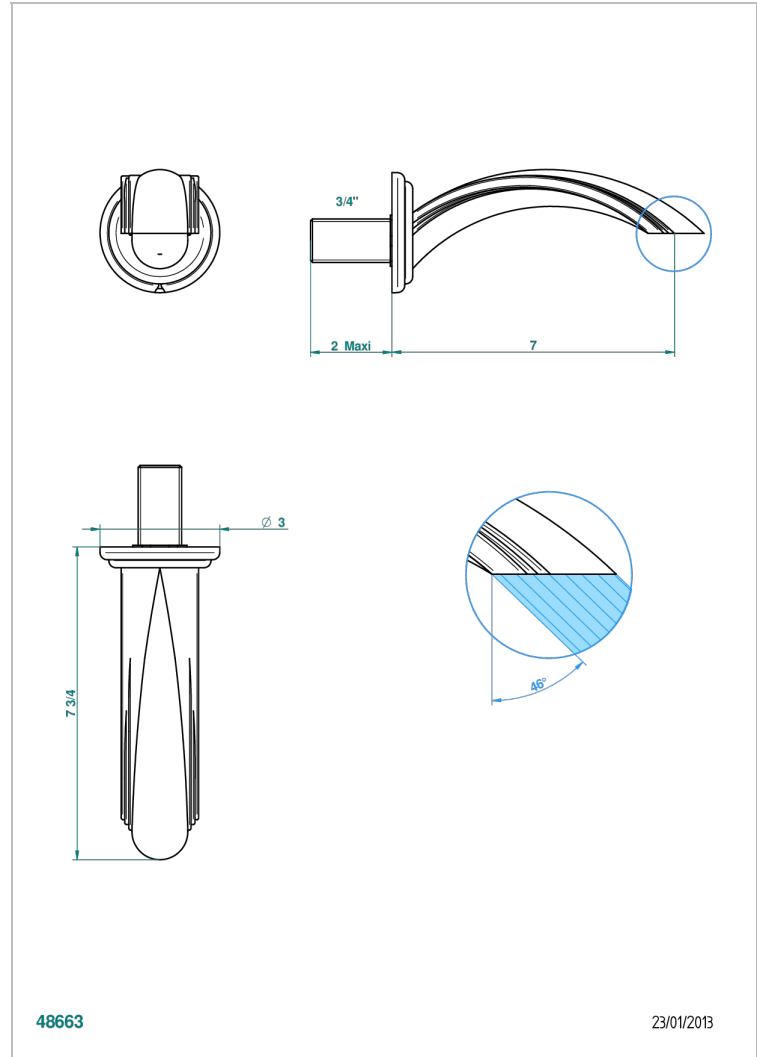

SULLY WHITE ONYX

U1S-43GB

Basin wall spout 3/4 no T junction

THG[®]
PARIS

48663

23/01/2013

CHARACTERISTIC

- Sully white onyx
- Basin wall spout 3/4 no T junction

AVAILABLE FINITIONS

Antique nickel - H28
Black ceram - D30
Blush PVD - H62
Brass color PVD - H49
Brown bronze color PVD - F33
Gold color PVD - H52

Graphite PVD - H64
Matt Umber PVD - H67
Matt blush PVD - H60
Matt brass color PVD - H50
Matt brown bronze color PVD - F34
Matt chrome - C02