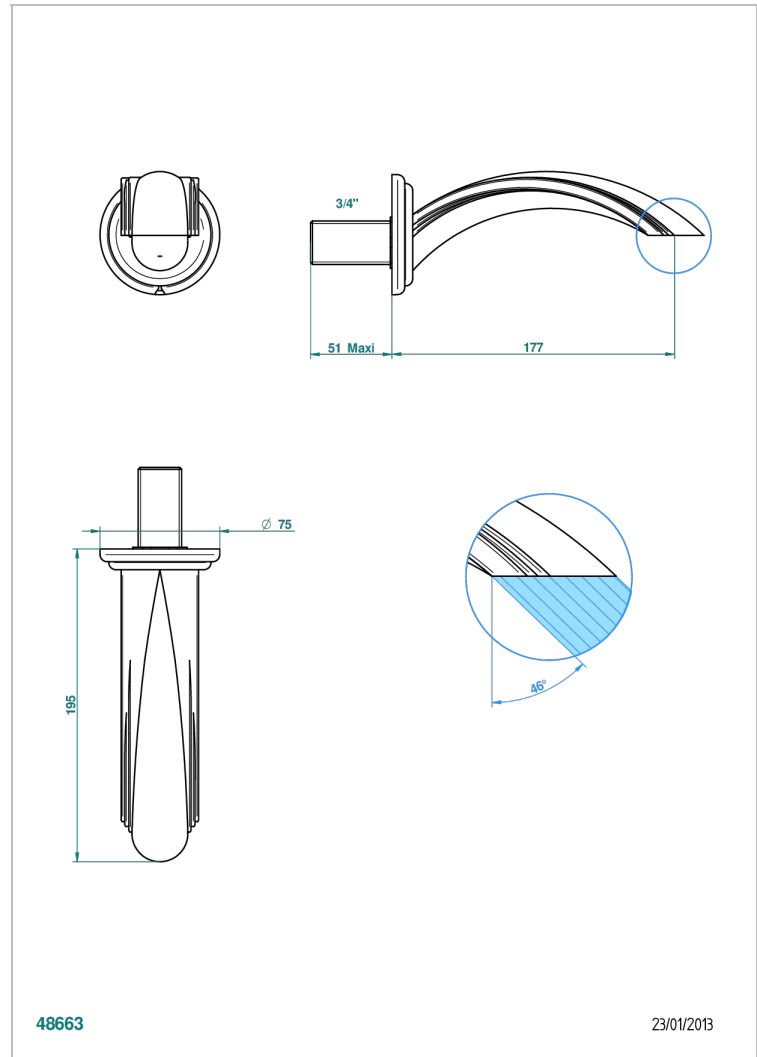

SULLY WHITE ONYX

U1S-43GB

Basin wall spout 3/4 no T junction

THG[®]
PARIS

48663

23/01/2013

CHARACTERISTIC

- Sully white onyx
- Basin wall spout 3/4 no T junction

AVAILABLE FINITIONS

Antique nickel - H28
Black ceram - D30
Blush PVD - H62
Brass color PVD - H49
Brown bronze color PVD - F33
Gold color PVD - H52

Graphite PVD - H64
Matt Umber PVD - H67
Matt blush PVD - H60
Matt brass color PVD - H50
Matt brown bronze color PVD - F34
Matt chrome - C02