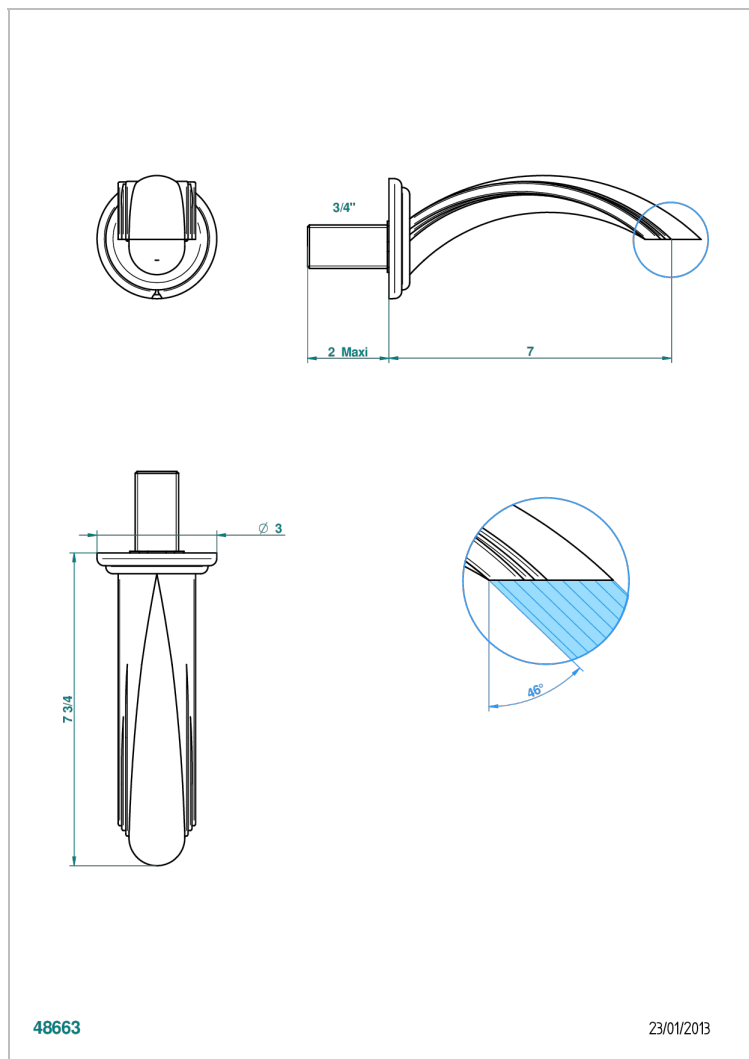

SULLY ONICE BLANCO

U1S-43GB

Basin wall spout 3/4 no T junction

THG[®]
PARIS

48663

23/01/2013

CARACTERÍSTICAS

- Sully Onice Blanco
- Basin wall spout 3/4 no T junction