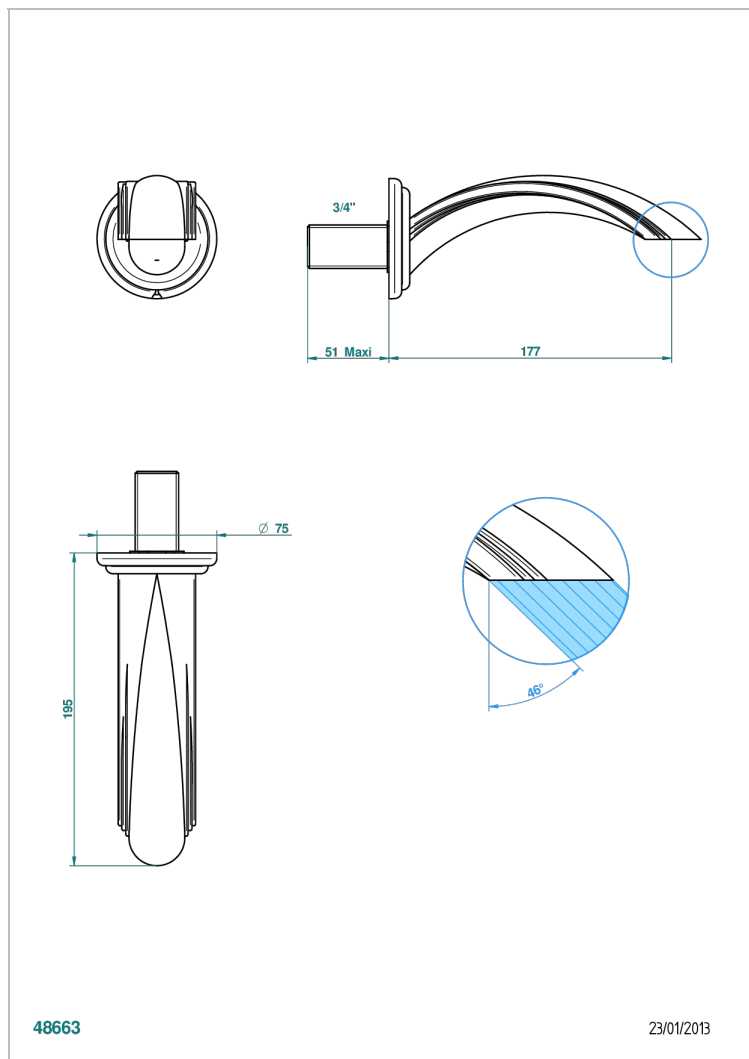

# SULLY ONICE BLANCO

U1S-43GB

Basin wall spout 3/4 no T junction

THG<sup>®</sup>  
PARIS

## CARACTERÍSTICAS

- Sully Onice Blanco
- Basin wall spout 3/4 no T junction