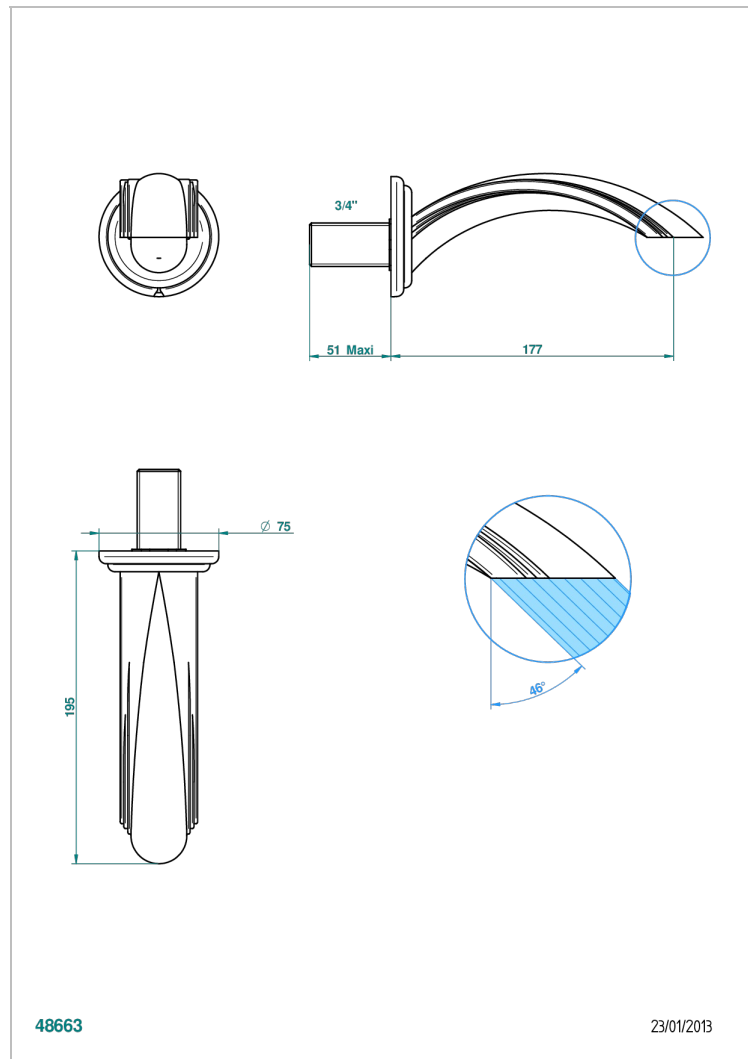

SULLY WHITE ONYX

U1S-43GB

Basin wall spout 3/4 no T junction

THG[®]
PARIS

48663

23/01/2013

CHARACTERISTIC

- Sully white onyx
- Basin wall spout 3/4 no T junction

AVAILABLE FINITIONS

Antique nickel - H28
Black ceram - D30
Blush PVD - H62
Brass color PVD - H49
Brown bronze color PVD - F33
Gold color PVD - H52

Graphite PVD - H64
Matt Umber PVD - H67
Matt blush PVD - H60
Matt brass color PVD - H50
Matt brown bronze color PVD - F34
Matt chrome - C02