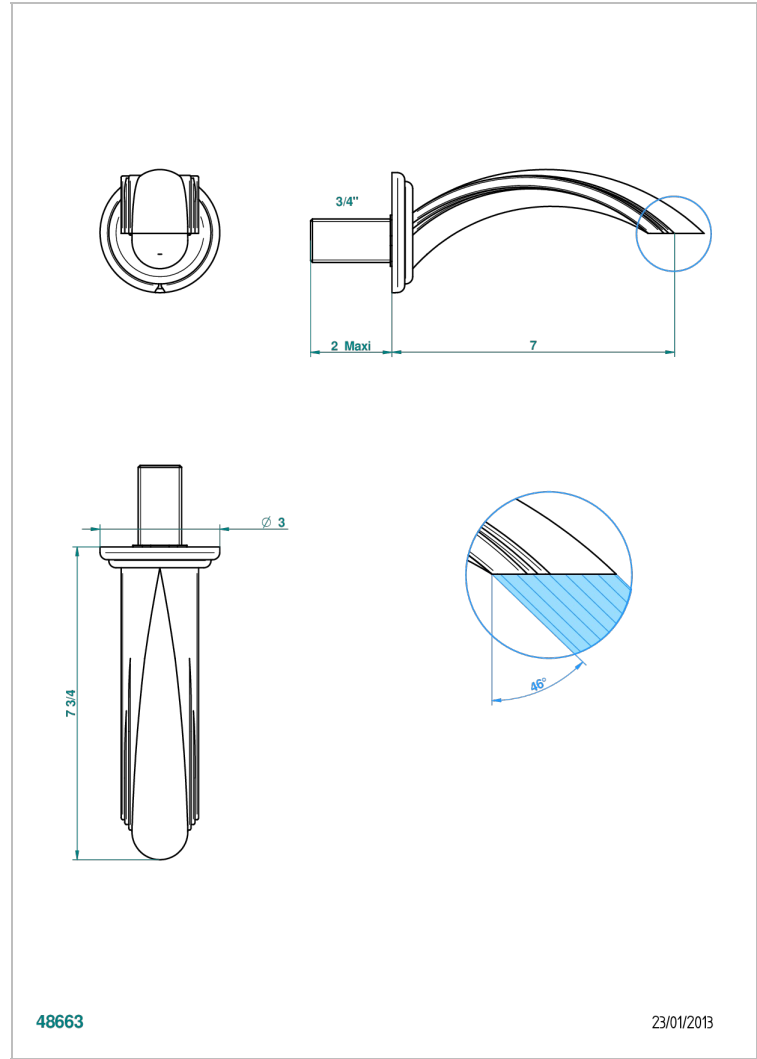

SULLY ONICE BLANCO

U1S-43GB

Basin wall spout 3/4 no T junction

THG[®]
PARIS

48663

23/01/2013

CARACTERÍSTICAS

- Sully Onice Blanco
- Basin wall spout 3/4 no T junction