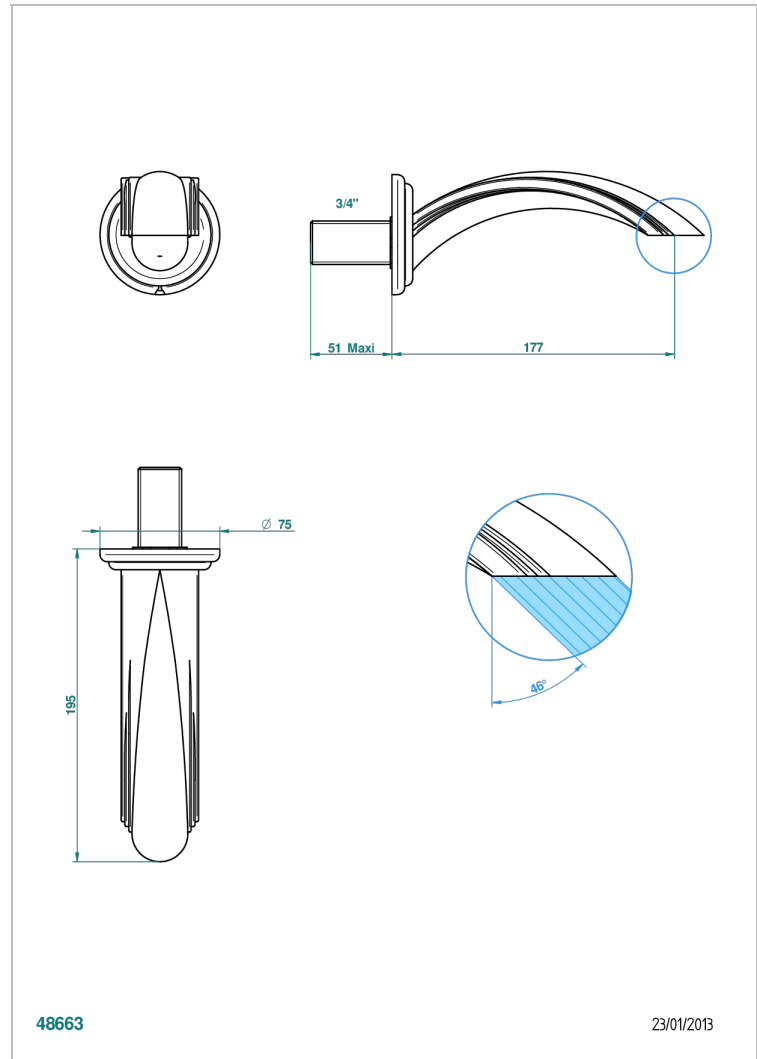

# PANTHERE BLACK CRYSTAL

A2K-43GB

Basin wall spout 3/4 no T junction

THG<sup>®</sup>  
PARIS

## CHARACTERISTIC

- Panthère Black crystal
- Basin wall spout 3/4 no T junction