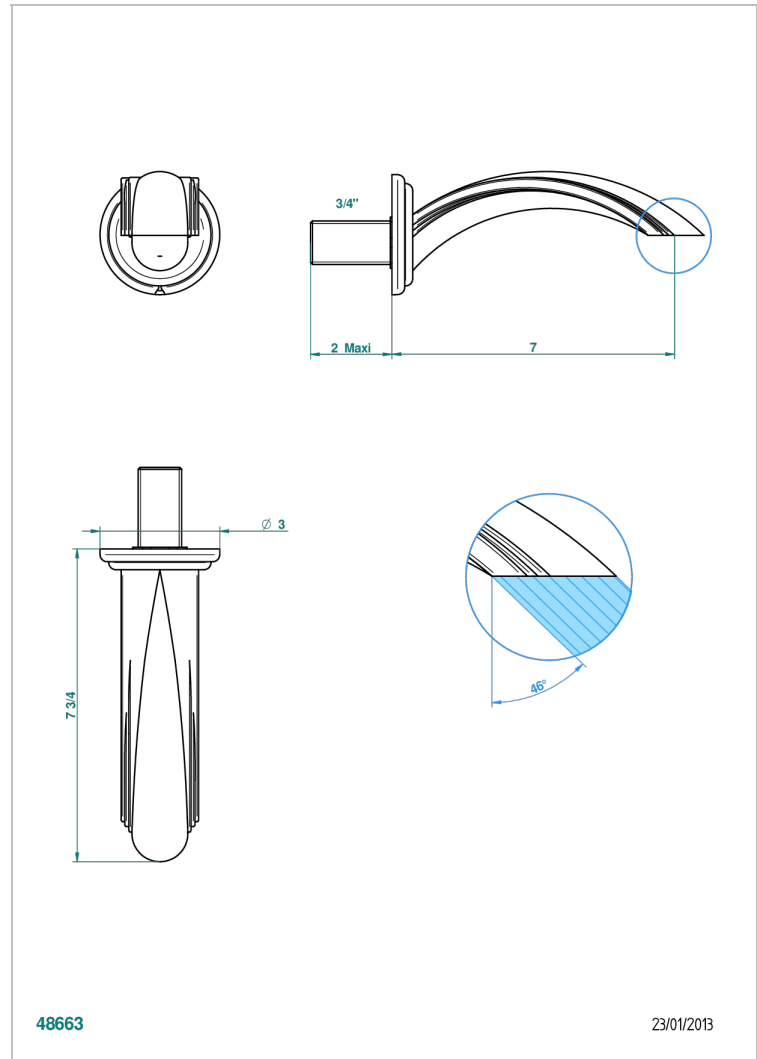

# PANTHERE BLACK CRYSTAL

A2K-43GB

Basin wall spout 3/4 no T junction

THG<sup>®</sup>  
PARIS

48663

23/01/2013

## CHARACTERISTIC

- Panthère Black crystal
- Basin wall spout 3/4 no T junction