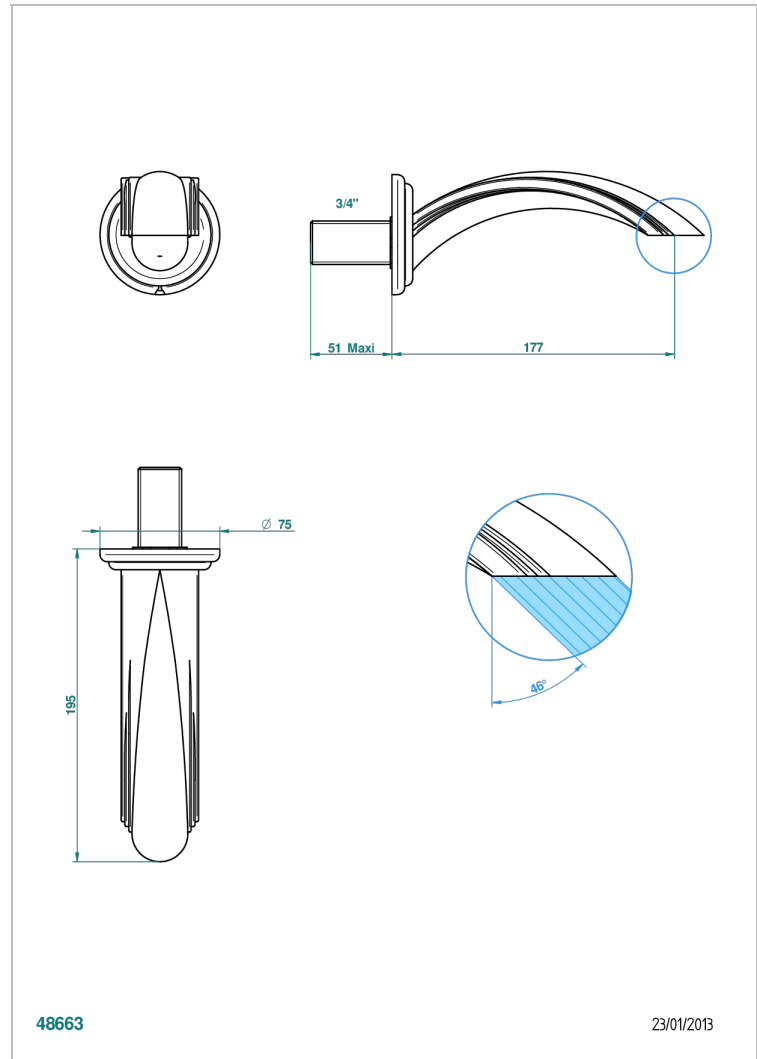

PANTHERE, KRISTALL SCHWARZ

A2K-43GB

Basin wall spout 3/4 no T junction

THG[®]
PARIS

48663

23/01/2013

EIGENSCHAFTEN

- Panthère, Kristall schwarz
- Basin wall spout 3/4 no T junction

VERFÜGBARE OBERFLÄCHEN

Altnickel - H28
Blassgold - F30
Blassgold matt unlackiert - F31
Bronze hell - D01
Chrom - A02
Chrom / gold - G02

Chrom matt - C02
Gold - F01
Gold matt - F07
Kupfer altrot matt lackiert - H07
Mattschwarz keramik - D30
Nickel matt - C01