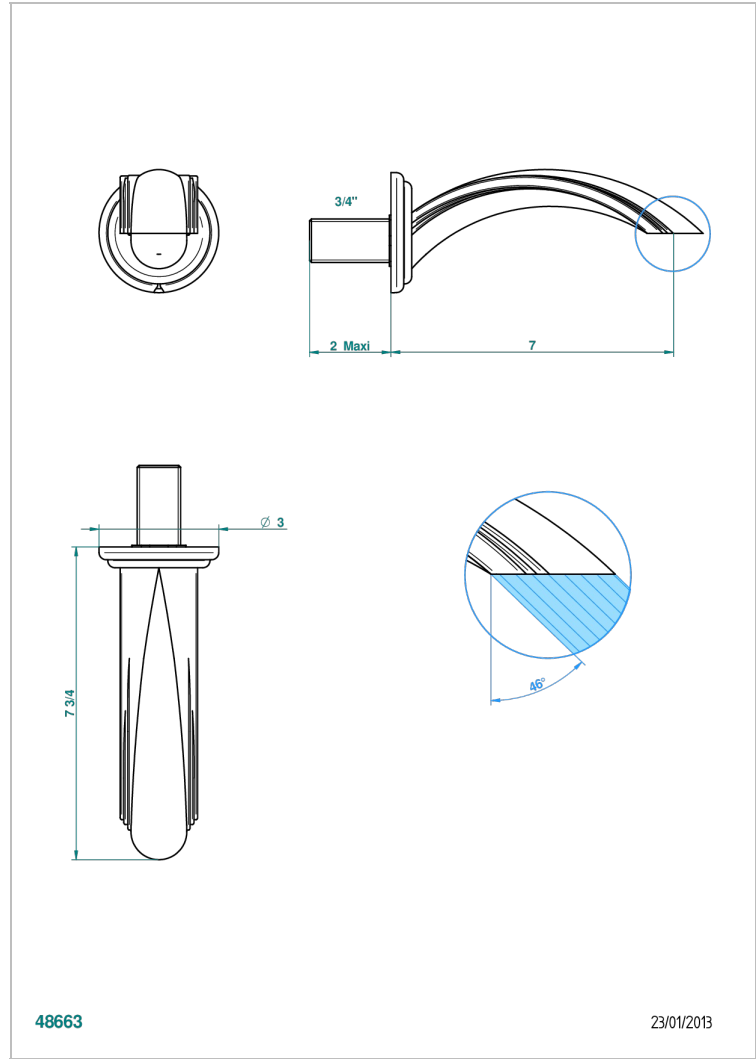

PANTHERE, KRISTALL SCHWARZ

A2K-43GB

Basin wall spout 3/4 no T junction

THG[®]
PARIS

48663

23/01/2013

EIGENSCHAFTEN

- Panthère, Kristall schwarz
- Basin wall spout 3/4 no T junction

VERFÜGBARE OBERFLÄCHEN

Altnickel - H28
Blassgold - F30
Blassgold matt unlackiert - F31
Bronze hell - D01
Chrom - A02
Chrom / gold - G02

Chrom matt - C02
Gold - F01
Gold matt - F07
Kupfer altrot matt lackiert - H07
Mattschwarz keramik - D30
Nickel matt - C01