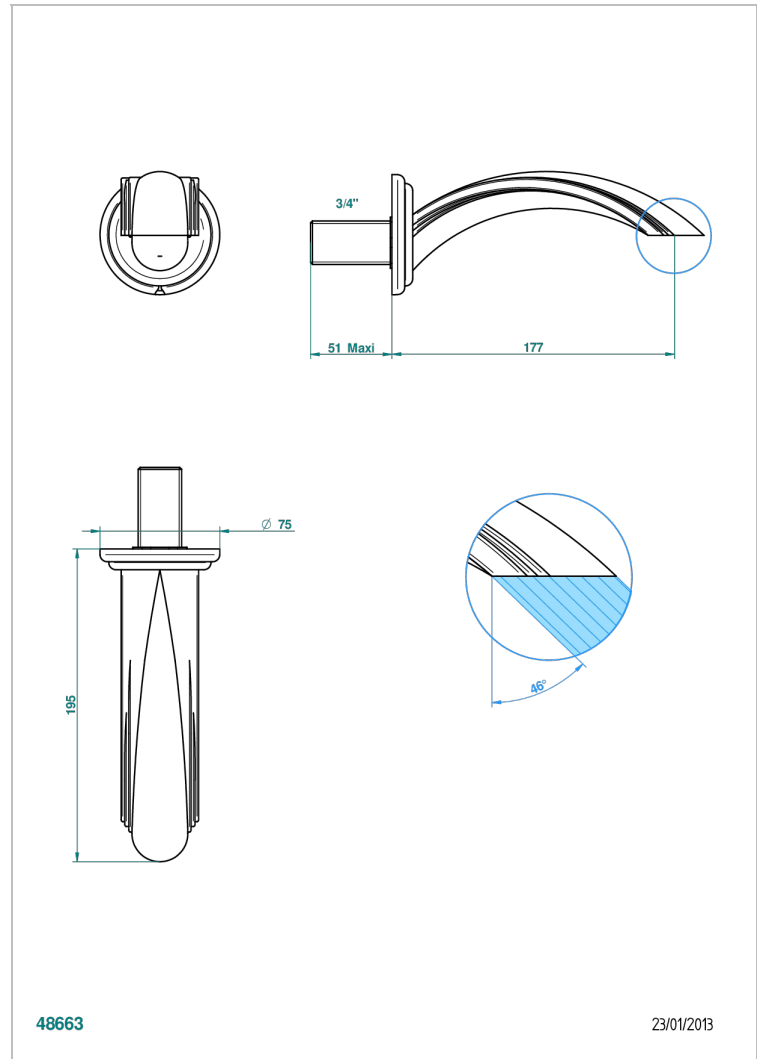

PANTHERE BLACK CRYSTAL

A2K-43GB

Basin wall spout 3/4 no T junction

THG[®]
PARIS

48663

23/01/2013

CHARACTERISTIC

- Panthère Black crystal
- Basin wall spout 3/4 no T junction