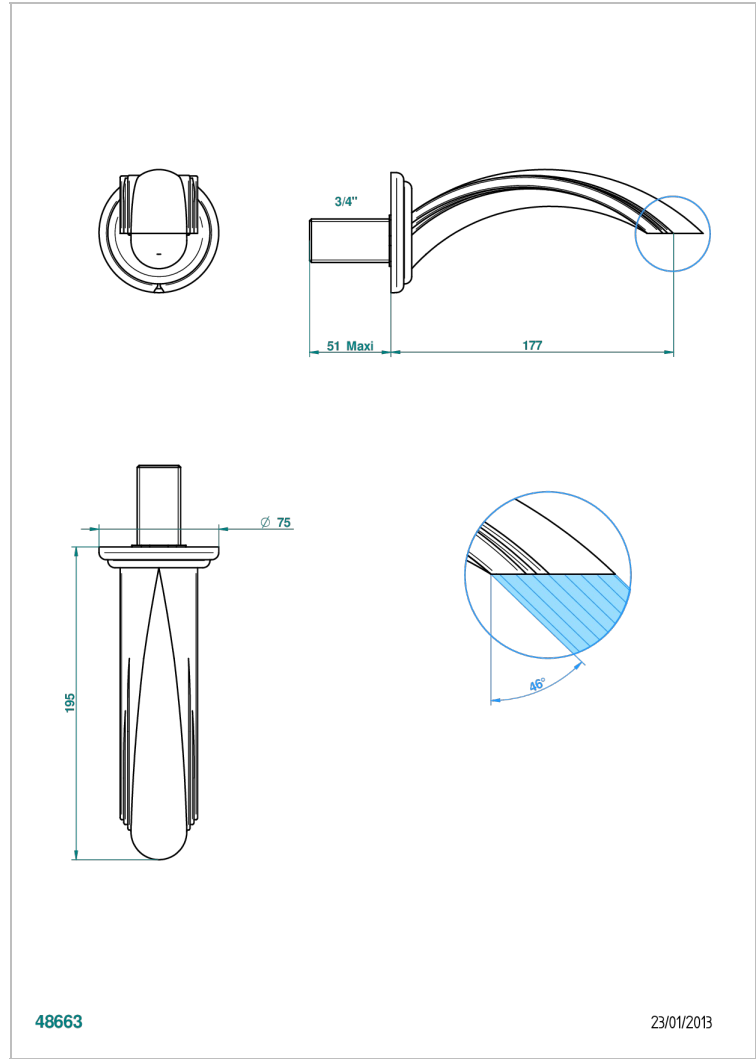

PANTHERE, KRISTALL SCHWARZ

A2K-43GB

Basin wall spout 3/4 no T junction

THG[®]
PARIS

48663

23/01/2013

EIGENSCHAFTEN

- Panthère, Kristall schwarz
- Basin wall spout 3/4 no T junction

VERFÜGBARE OBERFLÄCHEN

Altnickel - H28
Blassgold - F30
Blassgold matt unlackiert - F31
Bronze hell - D01
Chrom - A02
Chrom / gold - G02

Chrom matt - C02
Gold - F01
Gold matt - F07
Kupfer altrot matt lackiert - H07
Mattschwarz keramik - D30
Nickel matt - C01