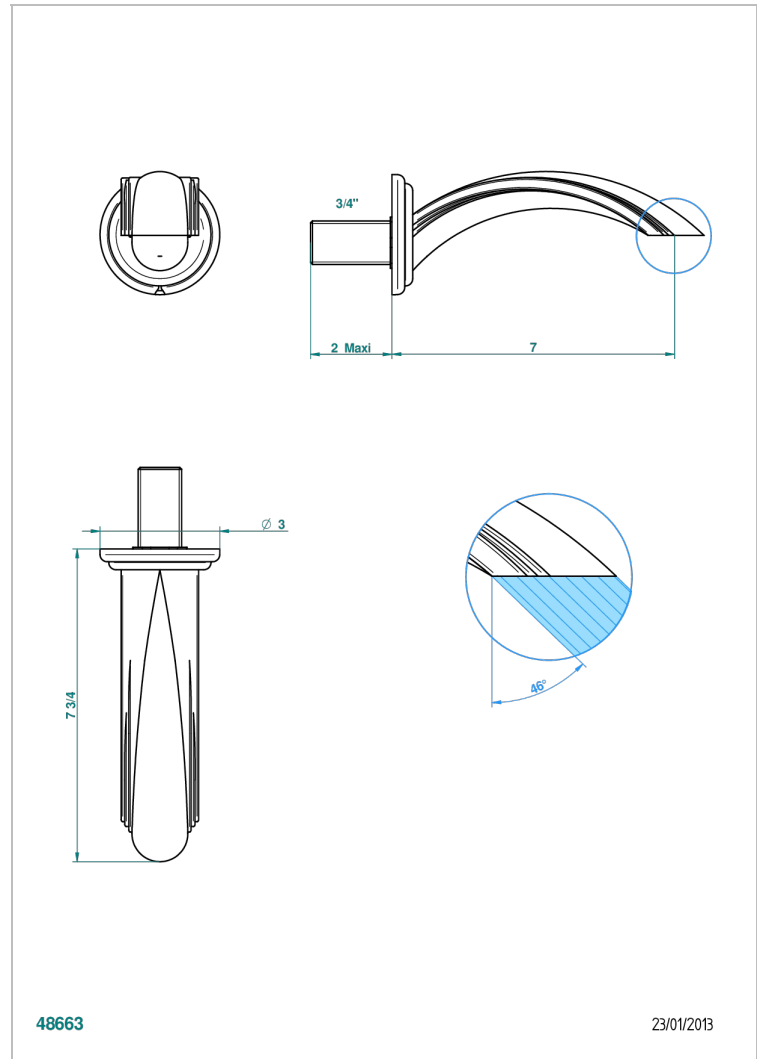

PANTHERE BLACK CRYSTAL

A2K-43GB

Basin wall spout 3/4 no T junction

THG[®]
PARIS

CHARACTERISTIC

- Panthère Black crystal
- Basin wall spout 3/4 no T junction

AVAILABLE FINITIONS

Antique nickel - H28
Black ceram - D30
Blush PVD - H62
Brass color PVD - H49
Brown bronze color PVD - F33
Gold color PVD - H52

Nickel color PVD - H55
Polished chrome (color finish) - A02
Polished chrome / Polished gold (color finish) - G02
Polished gold (color finish) - F01
Polished nickel - B01
Soft gold - F30

Soft matt gold - F31
Umber PVD - H66
Varnished matt antique red copper (color finish) - H07