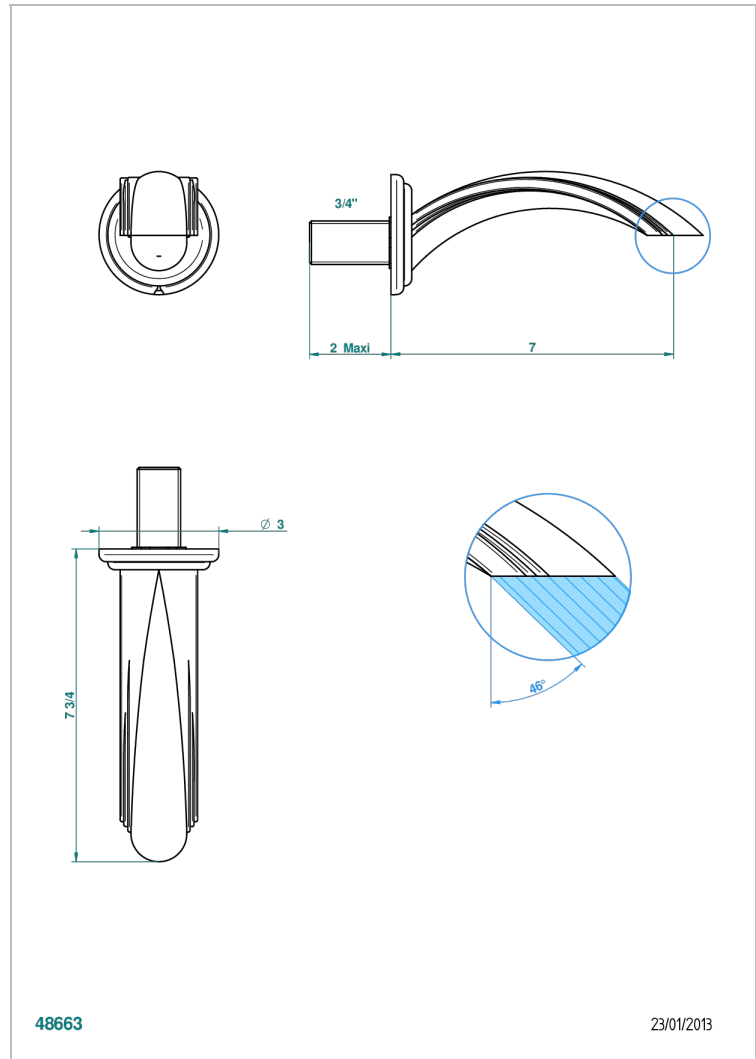

# PANTHERE, KRISTALL SCHWARZ

A2K-43GB

Basin wall spout 3/4 no T junction

THG<sup>®</sup>  
PARIS

48663

23/01/2013

## EIGENSCHAFTEN

- Panthère, Kristall schwarz
- Basin wall spout 3/4 no T junction