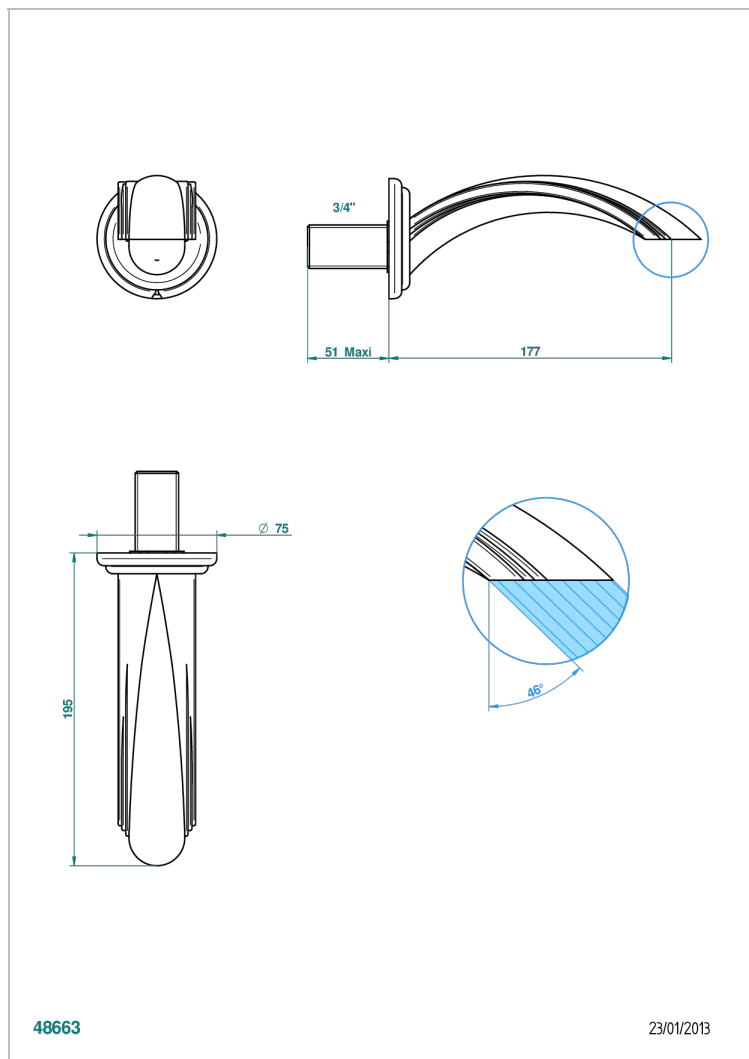

# PANTHERE CLEAR CRYSTAL

A2H-43GB

Basin wall spout 3/4 no T junction

THG<sup>®</sup>  
PARIS

## CHARACTERISTIC

- Panthère Clear crystal
- Basin wall spout 3/4 no T junction