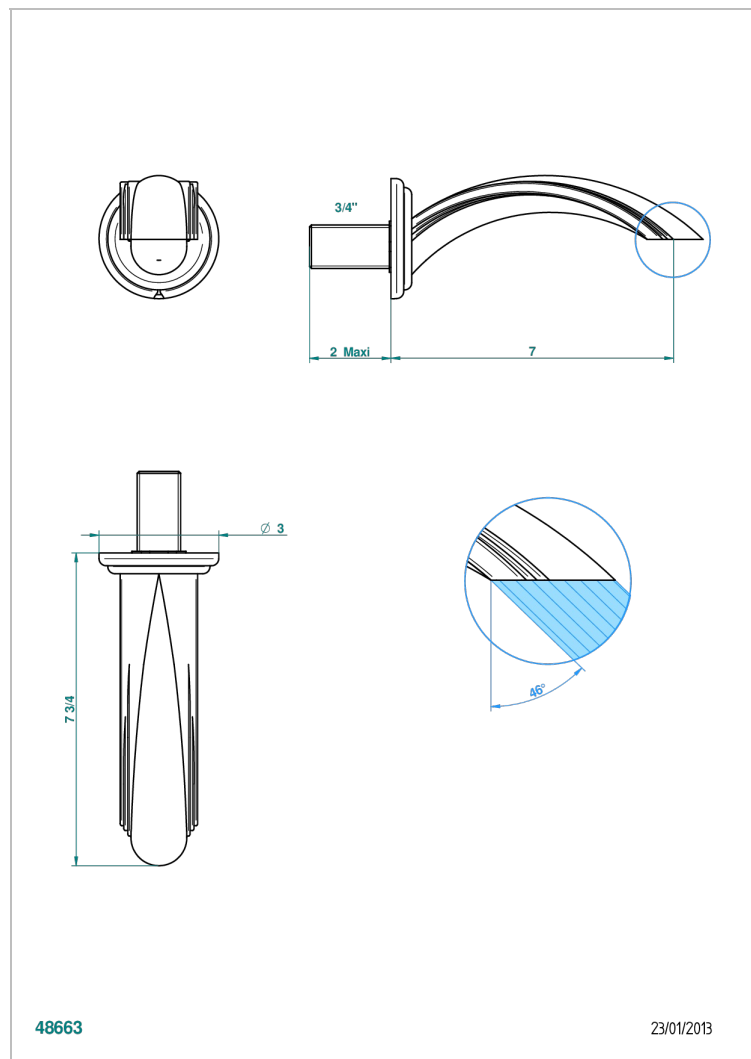

PANTHERE CLEAR CRYSTAL

A2H-43GB

Basin wall spout 3/4 no T junction

THG[®]
PARIS

CHARACTERISTIC

- Panthère Clear crystal
- Basin wall spout 3/4 no T junction

AVAILABLE FINITIONS

Antique nickel - H28
Black ceram - D30
Blush PVD - H62
Brass color PVD - H49
Brown bronze color PVD - F33
Gold color PVD - H52

Nickel color PVD - H55
Polished chrome (color finish) - A02
Polished chrome / Polished gold (color finish) - G02
Polished gold (color finish) - F01
Polished nickel - B01
Soft gold - F30

Soft matt gold - F31
Umber PVD - H66
Varnished matt antique red copper (color finish) - H07