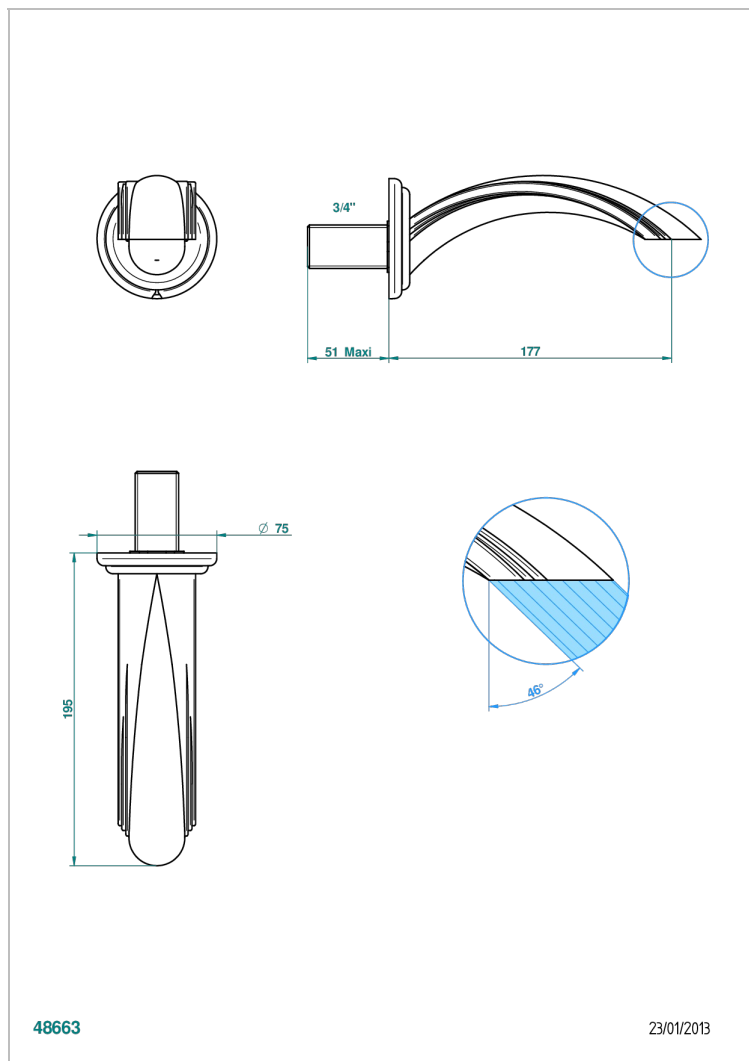

PANTHERE, KRISTALL KLAR

A2H-43GB

Basin wall spout 3/4 no T junction

THG[®]
PARIS

48663

23/01/2013

EIGENSCHAFTEN

- Panthère, Kristall klar
- Basin wall spout 3/4 no T junction

VERFÜGBARE OBERFLÄCHEN

Altnickel - H28
Blassgold - F30
Blassgold matt unlackiert - F31
Bronze hell - D01
Chrom - A02
Chrom / gold - G02

Chrom matt - C02
Gold - F01
Gold matt - F07
Kupfer altrot matt lackiert - H07
Mattschwarz keramik - D30
Nickel matt - C01