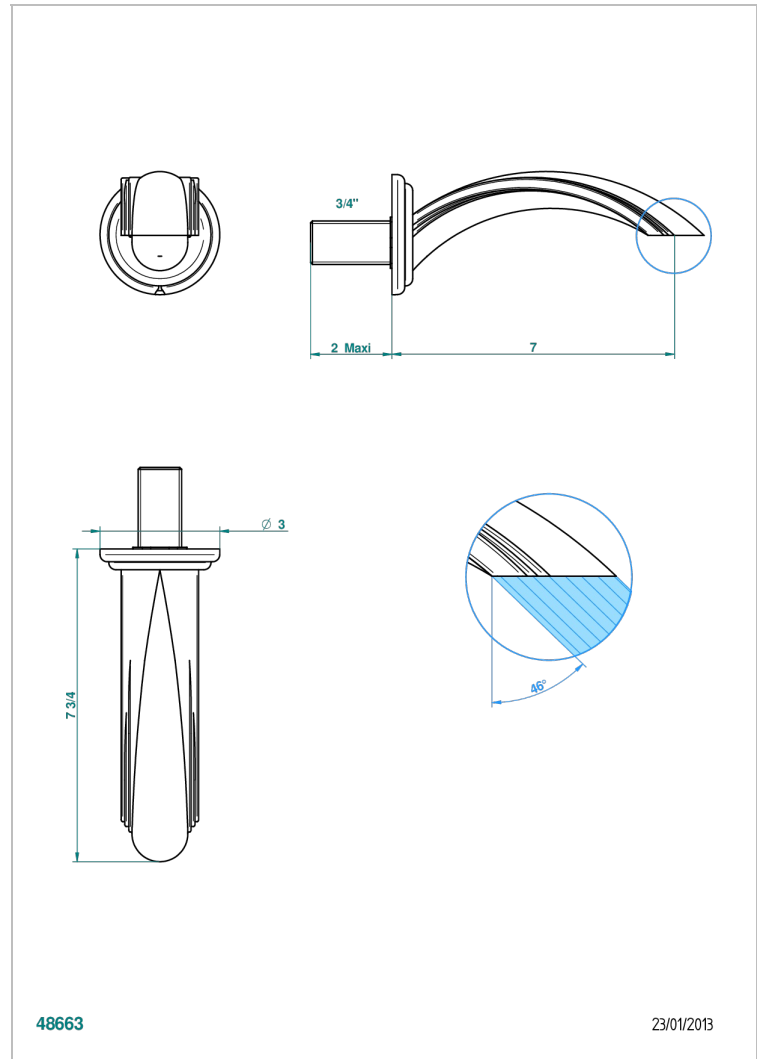

PANTHERE, KRISTALL KLAR

A2H-43GB

Basin wall spout 3/4 no T junction

THG[®]
PARIS

48663

23/01/2013

EIGENSCHAFTEN

- Panthère, Kristall klar
- Basin wall spout 3/4 no T junction

VERFÜGBARE OBERFLÄCHEN

Altnickel - H28
Blassgold - F30
Blassgold matt unlackiert - F31
Bronze hell - D01
Chrom - A02
Chrom / gold - G02

Chrom matt - C02
Gold - F01
Gold matt - F07
Kupfer altrot matt lackiert - H07
Mattschwarz keramik - D30
Nickel matt - C01