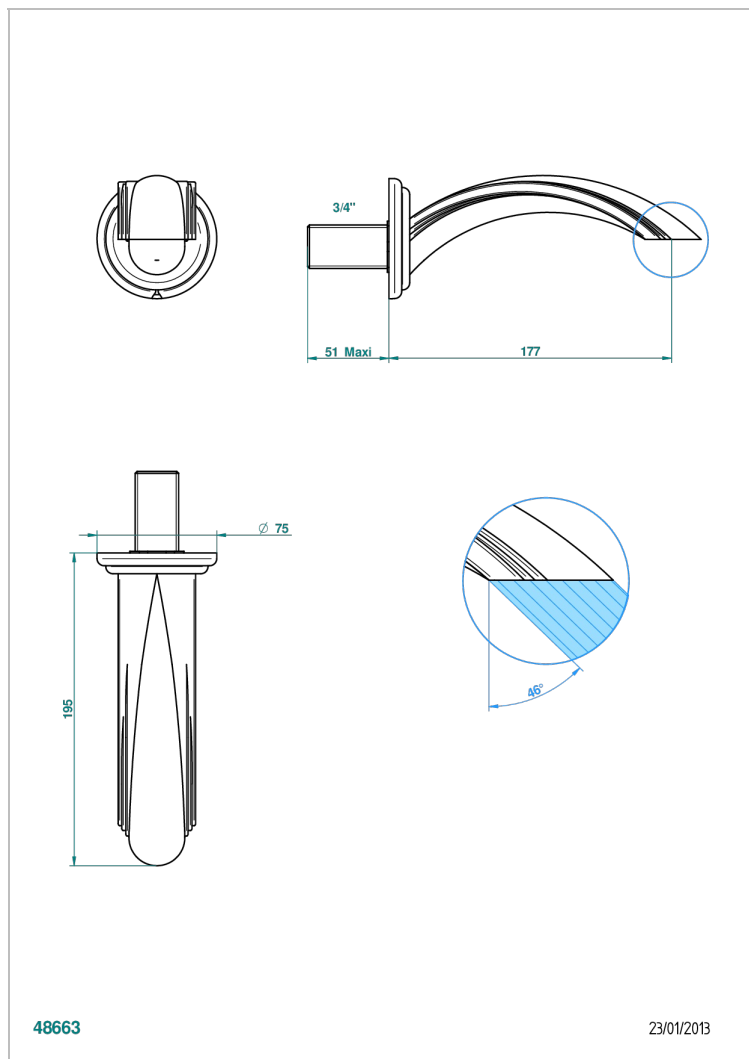

# PANTHERE CRISTAL CLARO

A2H-43GB

Basin wall spout 3/4 no T junction

THG<sup>®</sup>  
PARIS

## CARACTERÍSTICAS

- Panthère cristal claro
- Basin wall spout 3/4 no T junction