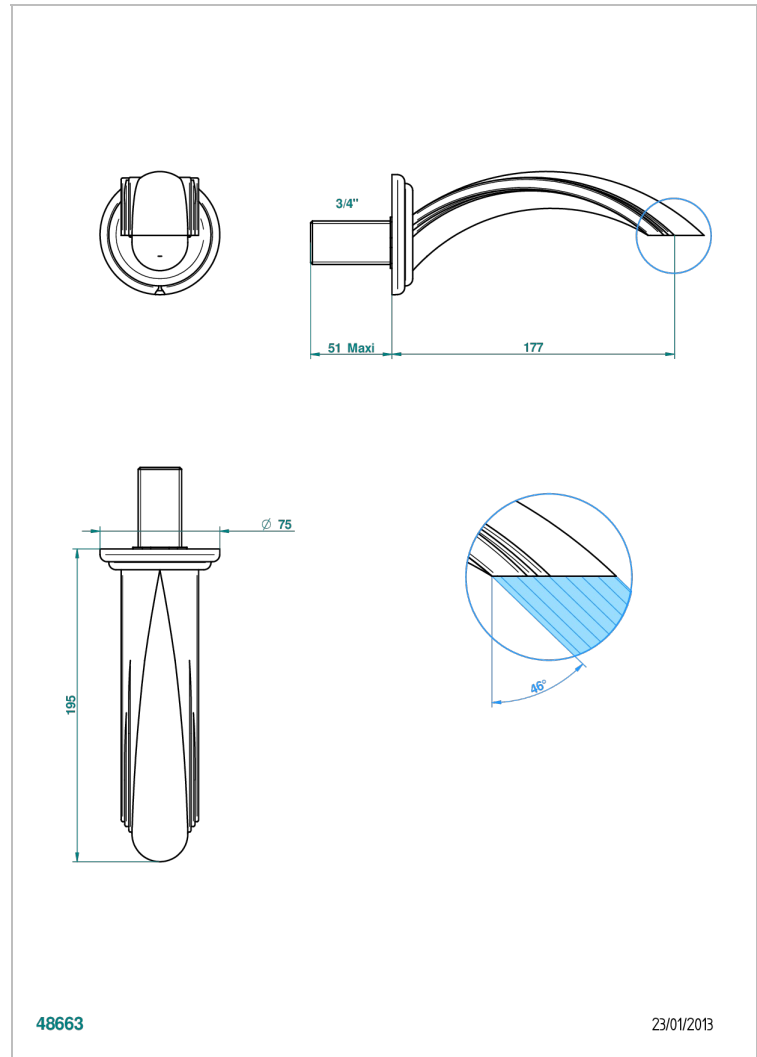

PANTHERE, KRISTALL KLAR

A2H-43GB

Basin wall spout 3/4 no T junction

THG[®]
PARIS

48663

23/01/2013

EIGENSCHAFTEN

- Panthère, Kristall klar
- Basin wall spout 3/4 no T junction

VERFÜGBARE OBERFLÄCHEN

Altnickel - H28
Blassgold - F30
Blassgold matt unlackiert - F31
Bronze hell - D01
Chrom - A02
Chrom / gold - G02

Chrom matt - C02
Gold - F01
Gold matt - F07
Kupfer altrot matt lackiert - H07
Mattschwarz keramik - D30
Nickel matt - C01