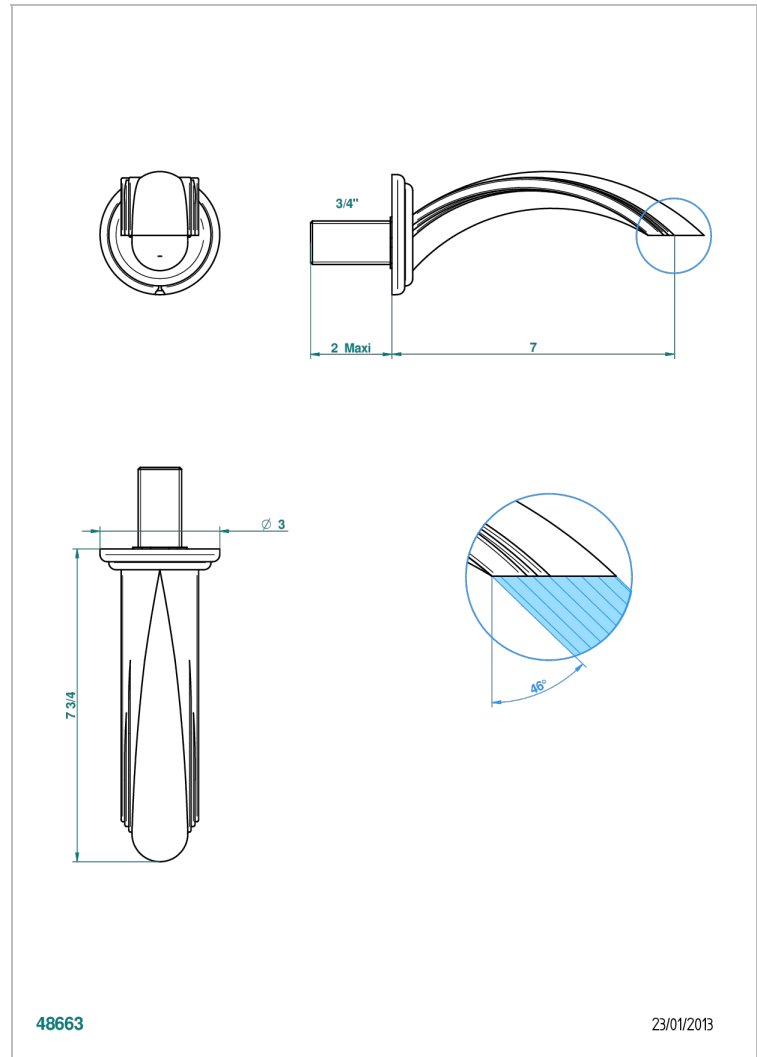

PANTHERE, KRISTALL KLAR

A2H-43GB

Basin wall spout 3/4 no T junction

THG[®]
PARIS

48663

23/01/2013

EIGENSCHAFTEN

- Panthère, Kristall klar
- Basin wall spout 3/4 no T junction

VERFÜGBARE OBERFLÄCHEN

Altnickel - H28
Blassgold - F30
Blassgold matt unlackiert - F31
Bronze hell - D01
Chrom - A02
Chrom / gold - G02

Chrom matt - C02
Gold - F01
Gold matt - F07
Kupfer altrot matt lackiert - H07
Mattschwarz keramik - D30
Nickel matt - C01