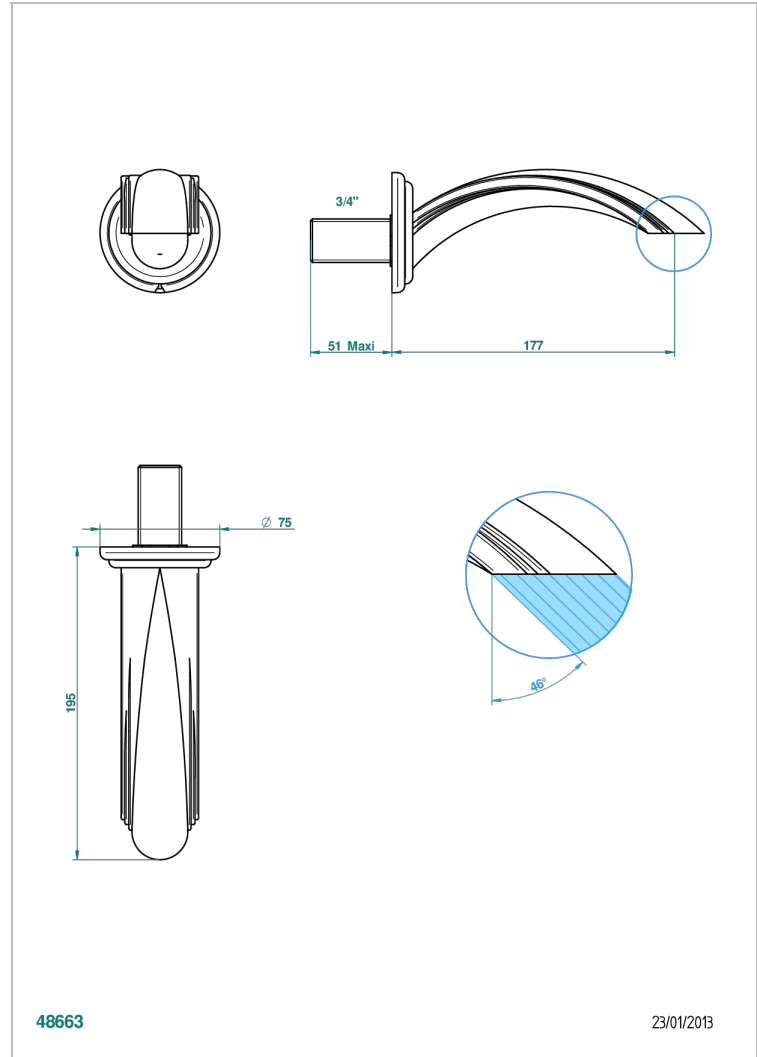

# SULLY LAPIS LAZULI

A1W-43GB

Basin wall spout 3/4 no T junction

THG<sup>®</sup>  
PARIS

48663

23/01/2013

## CHARACTERISTIC

- Sully Lapis Lazuli
- Basin wall spout 3/4 no T junction