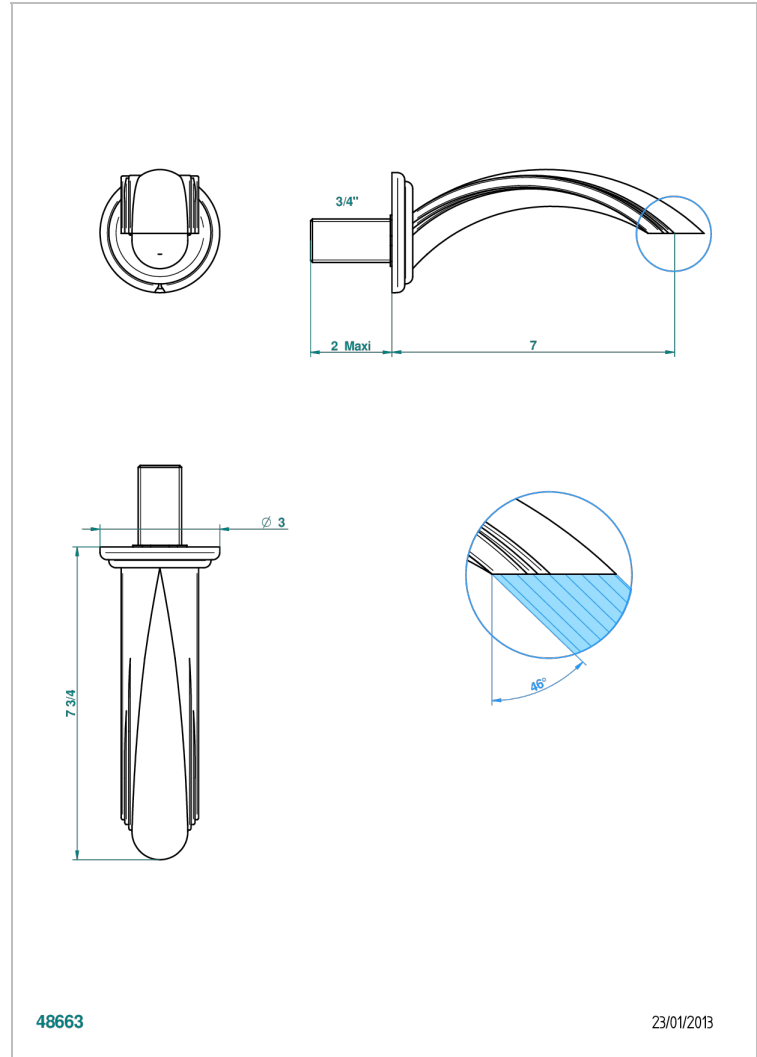

SULLY LAPIS LAZULI

A1W-43GB

Basin wall spout 3/4 no T junction

THG[®]
PARIS

48663

23/01/2013

CHARACTERISTIC

- Sully Lapis Lazuli
- Basin wall spout 3/4 no T junction

AVAILABLE FINITIONS

Antique nickel - H28
Black ceram - D30
Blush PVD - H62
Brass color PVD - H49
Brown bronze color PVD - F33
Gold color PVD - H52

Graphite PVD - H64
Matt Umber PVD - H67
Matt blush PVD - H60
Matt brass color PVD - H50
Matt brown bronze color PVD - F34
Matt chrome - C02