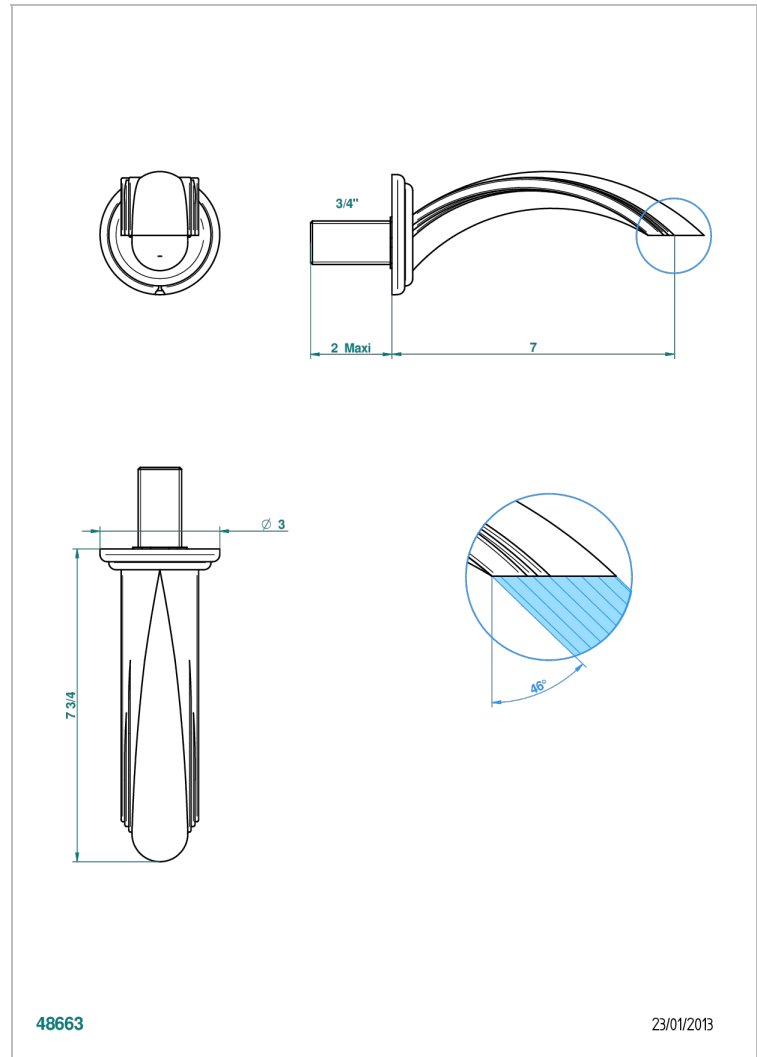

# SULLY LAPIS LAZULI

A1W-43GB

Basin wall spout 3/4 no T junction

THG<sup>®</sup>  
PARIS

## CARACTERÍSTICAS

- Sully Lapis Lazuli
- Basin wall spout 3/4 no T junction