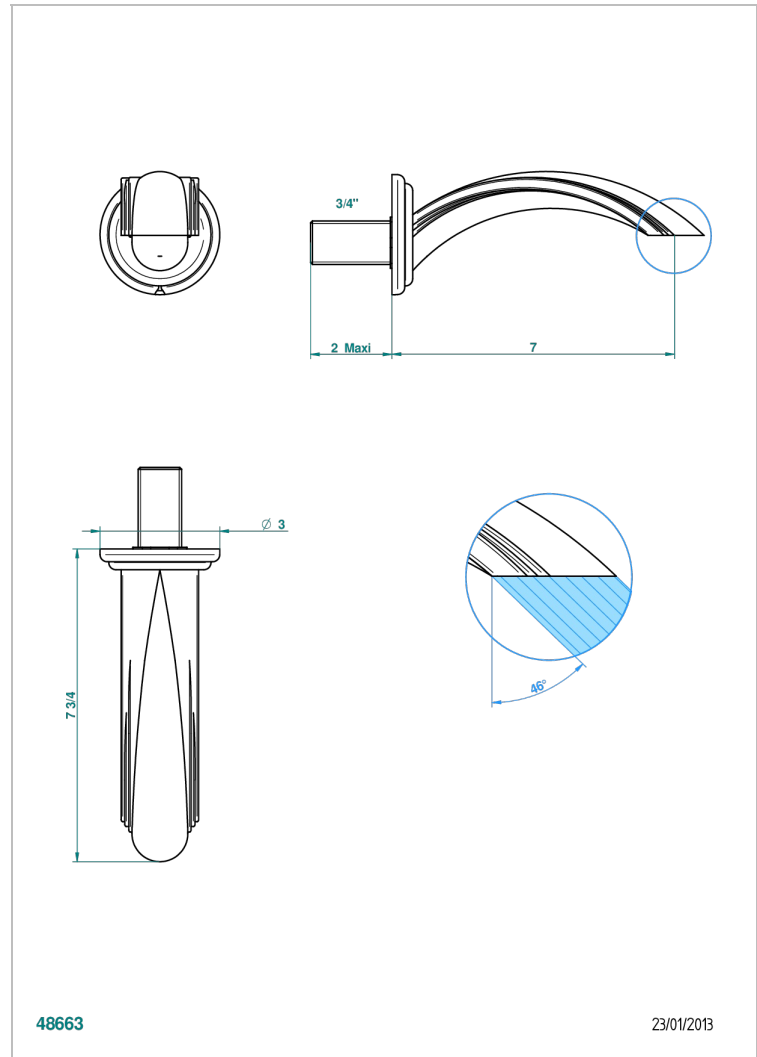

# SULLY LAPIS LAZULI

A1W-43GB

Basin wall spout 3/4 no T junction

THG<sup>®</sup>  
PARIS

48663

23/01/2013

## CHARACTERISTIC

- Sully Lapis Lazuli
- Basin wall spout 3/4 no T junction