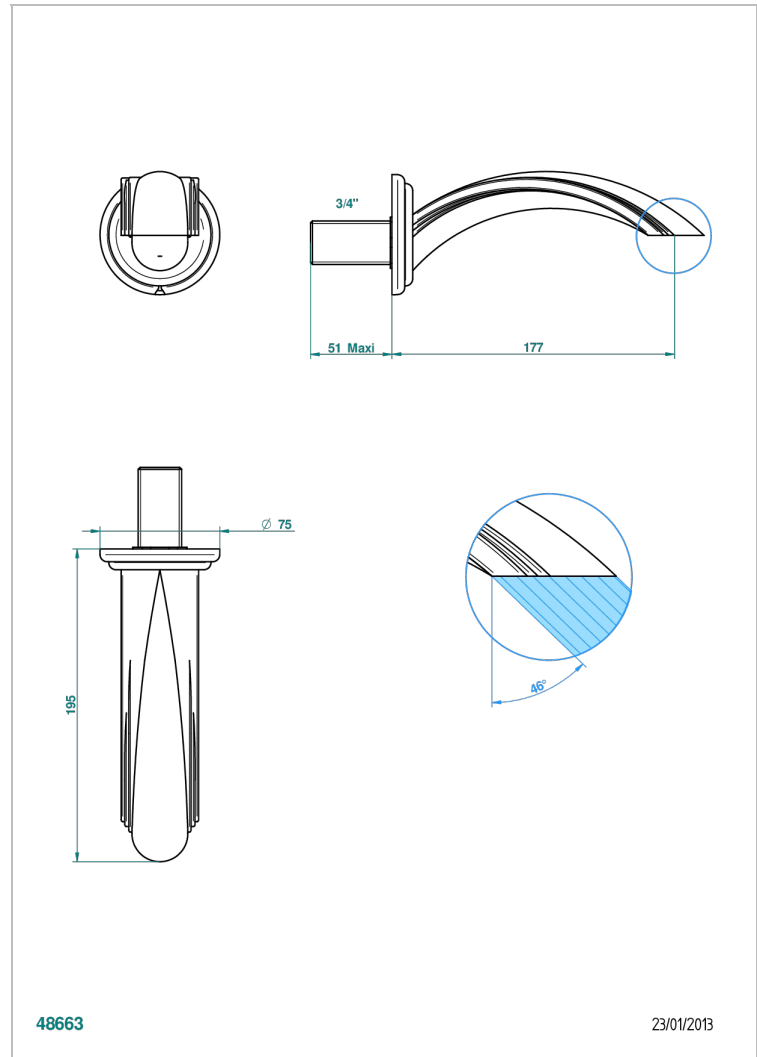

SULLY LAPIS LAZULI

A1W-43GB

Basin wall spout 3/4 no T junction

THG[®]
PARIS

48663

23/01/2013

CHARACTERISTIC

- Sully Lapis Lazuli
- Basin wall spout 3/4 no T junction

AVAILABLE FINITIONS

Antique nickel - H28
Black ceram - D30
Blush PVD - H62
Brass color PVD - H49
Brown bronze color PVD - F33
Gold color PVD - H52

Graphite PVD - H64
Matt Umber PVD - H67
Matt blush PVD - H60
Matt brass color PVD - H50
Matt brown bronze color PVD - F34
Matt chrome - C02