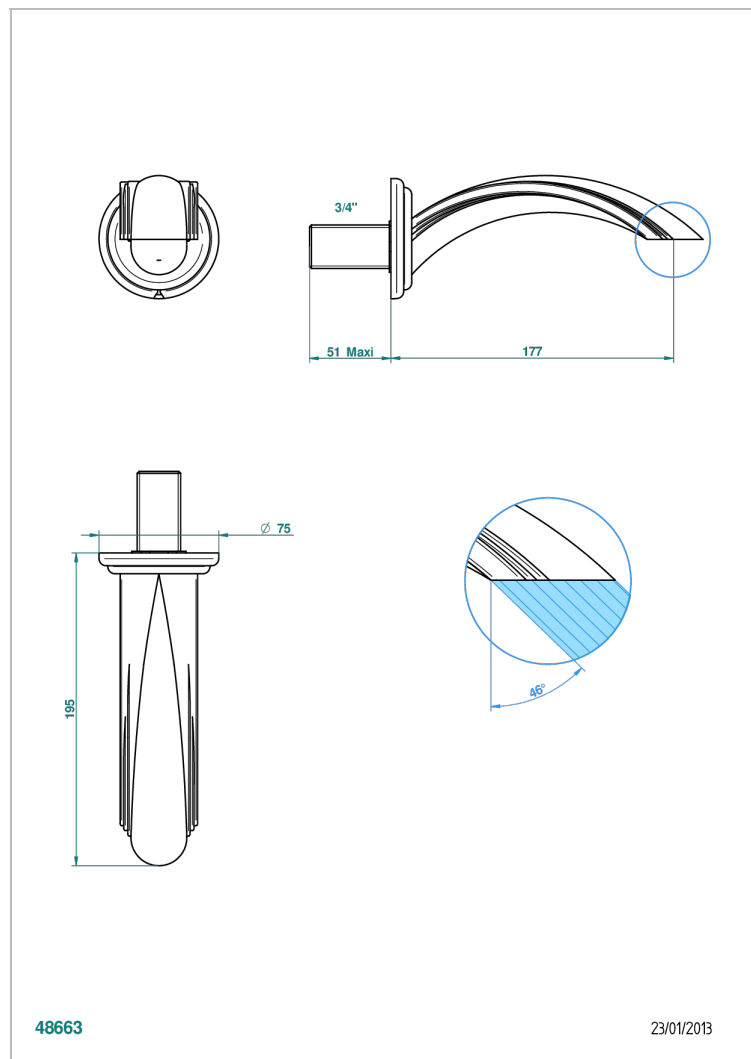

CHEVERNY RED JASPER

A1U-43GB

Basin wall spout 3/4 no T junction

THG[®]
PARIS

CHARACTERISTIC

- Cheverny red Jasper
- Basin wall spout 3/4 no T junction

AVAILABLE FINITIONS

Antique nickel - H28
Black ceram - D30
Blush PVD - H62
Brass color PVD - H49
Brown bronze color PVD - F33
Gold color PVD - H52