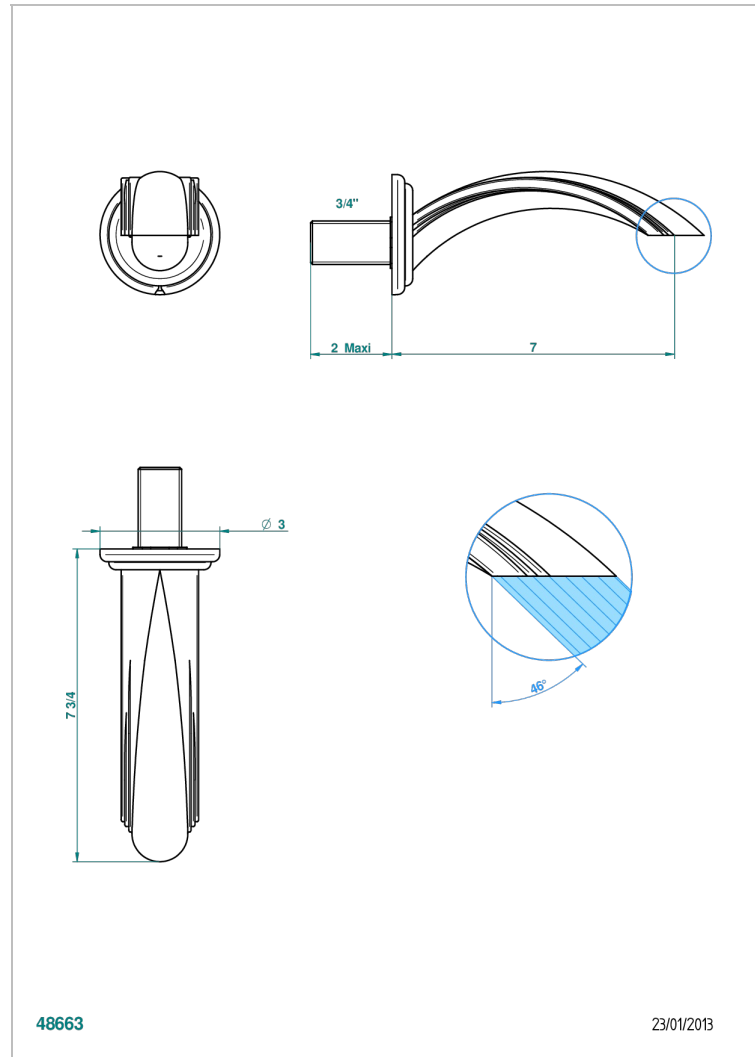

CHEVERNY RED JASPER

A1U-43GB

Basin wall spout 3/4 no T junction

THG[®]
PARIS

CHARACTERISTIC

- Cheverny red Jasper
- Basin wall spout 3/4 no T junction

AVAILABLE FINITIONS

Antique nickel - H28
Black ceram - D30
Blush PVD - H62
Brass color PVD - H49
Brown bronze color PVD - F33
Gold color PVD - H52