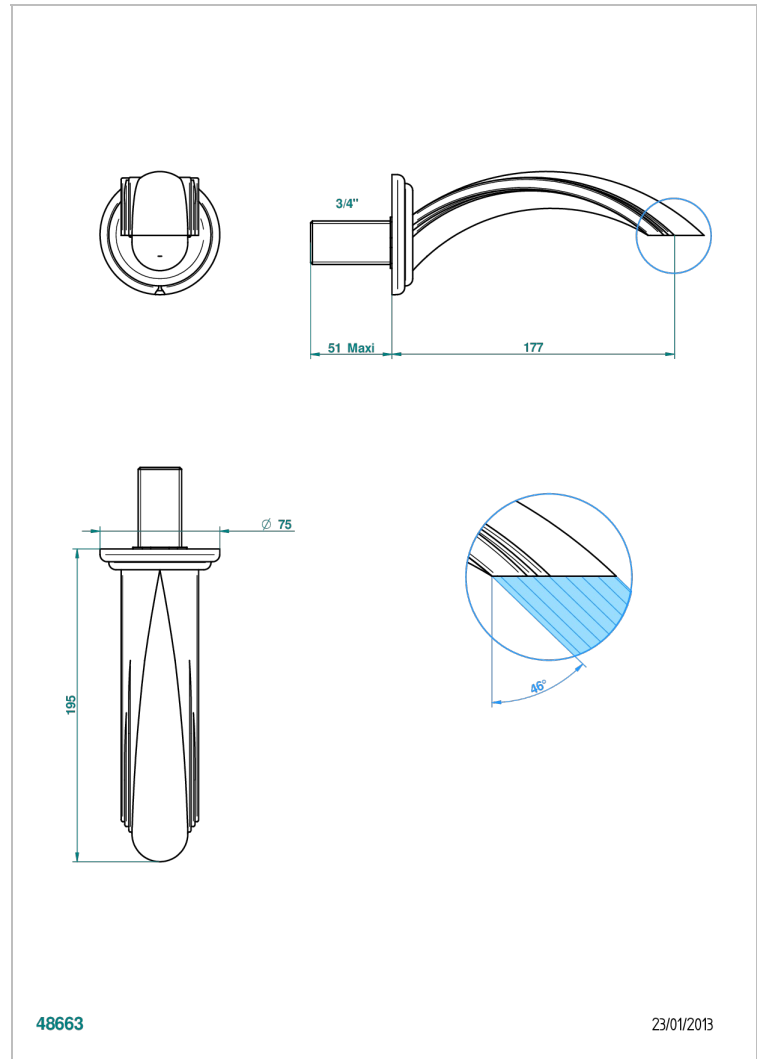

CHEVERNY RED JASPER

A1U-43GB

Basin wall spout 3/4 no T junction

THG[®]
PARIS

CHARACTERISTIC

- Cheverny red Jasper
- Basin wall spout 3/4 no T junction

AVAILABLE FINITIONS

Antique nickel - H28
Black ceram - D30
Blush PVD - H62
Brass color PVD - H49
Brown bronze color PVD - F33
Gold color PVD - H52