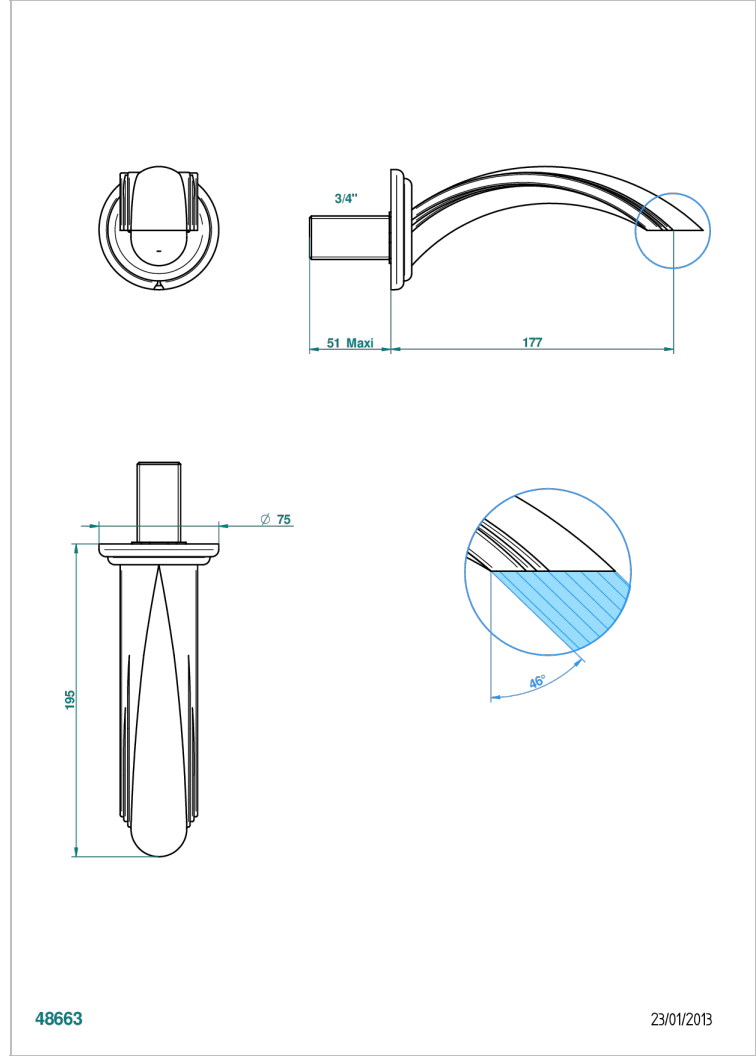

CHEVERNY, JASPIS ROT

A1U-43GB

Basin wall spout 3/4 no T junction

THG[®]
PARIS

48663

23/01/2013

EIGENSCHAFTEN

- Cheverny, Jaspis rot
- Basin wall spout 3/4 no T junction

VERFÜGBARE OBERFLÄCHEN

Altnickel - H28
Blassgold - F30
Blassgold matt unlackiert - F31
Chrom - A02
Chrom / gold - G02
Chrom matt - C02

Gold - F01
Gold matt - F07
Mattschwarz keramik - D30
Nickel matt - C01
Pvd blush - H62
Pvd blush matt - H60