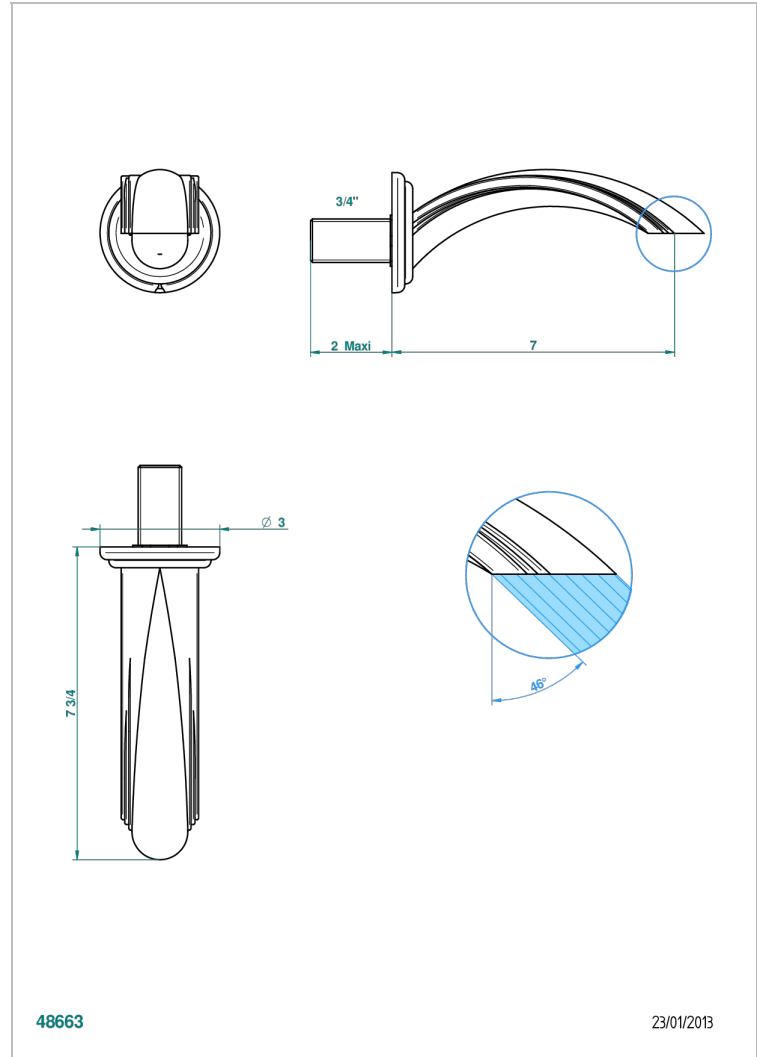

CHEVERNY RED JASPER

A1U-43GB

Basin wall spout 3/4 no T junction

THG[®]
PARIS

48663

23/01/2013

CHARACTERISTIC

- Cheverny red Jasper
- Basin wall spout 3/4 no T junction

AVAILABLE FINITIONS

Antique nickel - H28
Black ceram - D30
Blush PVD - H62
Brass color PVD - H49
Brown bronze color PVD - F33
Gold color PVD - H52

Graphite PVD - H64
Matt Umber PVD - H67
Matt blush PVD - H60
Matt brass color PVD - H50
Matt brown bronze color PVD - F34
Matt chrome - C02