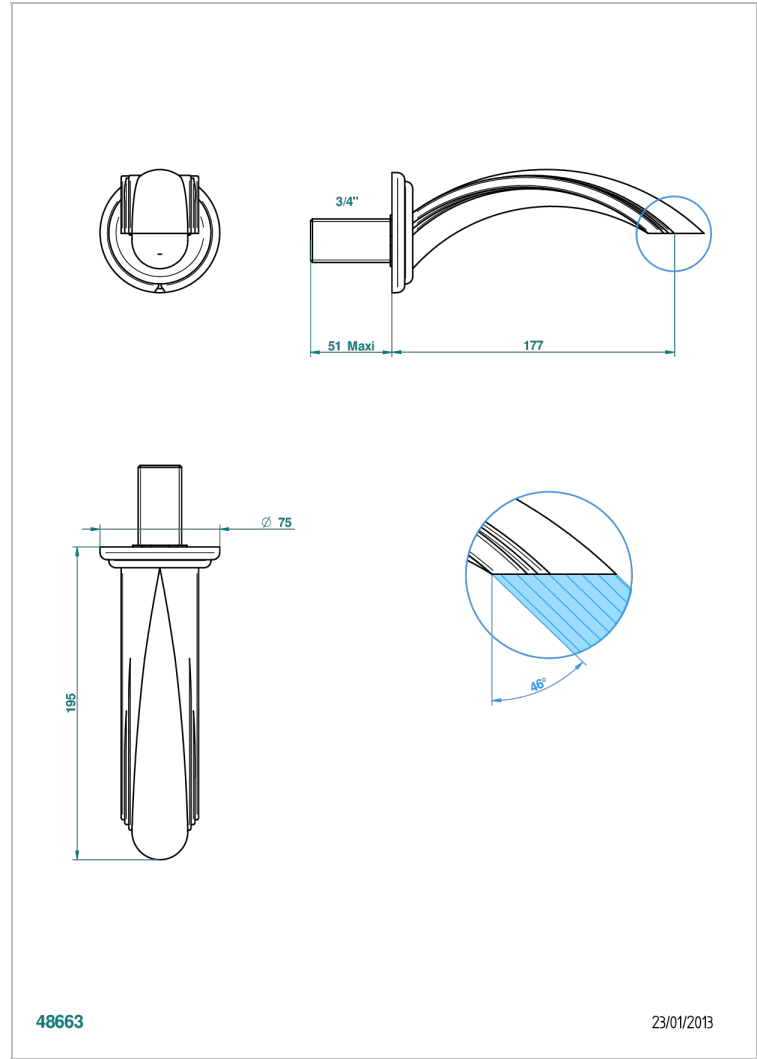

CHEVERNY JASPE ROJO

A1U-43GB

Basin wall spout 3/4 no T junction

THG[®]
PARIS

48663

23/01/2013

CARACTERÍSTICAS

- Cheverny Jaspe Rojo
- Basin wall spout 3/4 no T junction