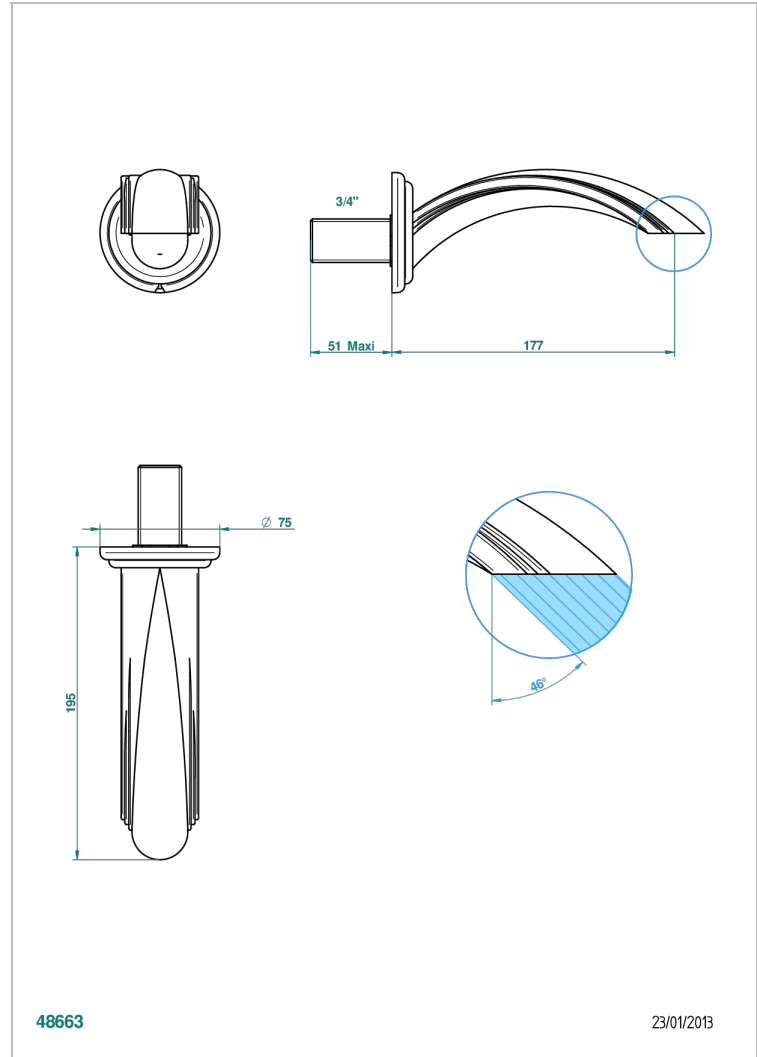

# CHEVERNY, JASPIS ROT

A1U-43GB

Basin wall spout 3/4 no T junction

THG<sup>®</sup>  
PARIS

48663

23/01/2013

## EIGENSCHAFTEN

- Cheverny, Jaspis rot
- Basin wall spout 3/4 no T junction

## VERFÜGBARE OBERFLÄCHEN

Altnickel - H28  
Blassgold - F30  
Blassgold matt unlackiert - F31  
Chrom - A02  
Chrom / gold - G02  
Chrom matt - C02

Gold - F01  
Gold matt - F07  
Mattschwarz keramik - D30  
Nickel matt - C01  
Pvd blush - H62  
Pvd blush matt - H60