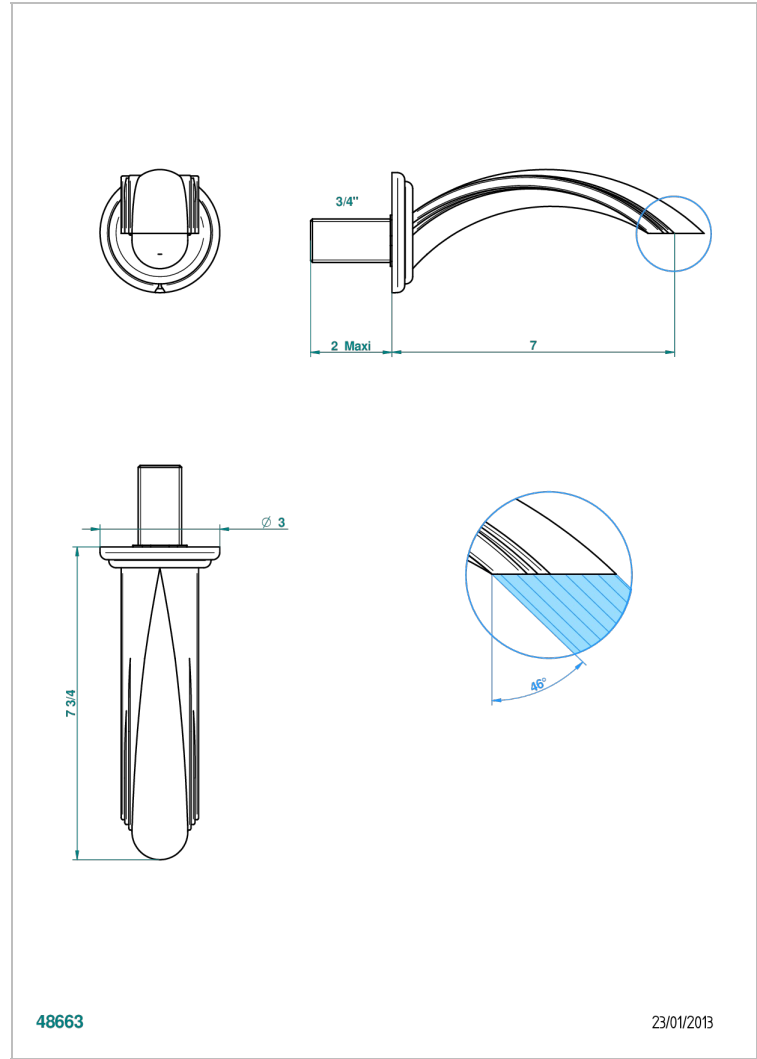

# CHEVERNY JASPE ROJO

A1U-43GB

Basin wall spout 3/4 no T junction

THG<sup>®</sup>  
PARIS

48663

23/01/2013

## CARACTERÍSTICAS

- Cheverny Jaspe Rojo
- Basin wall spout 3/4 no T junction