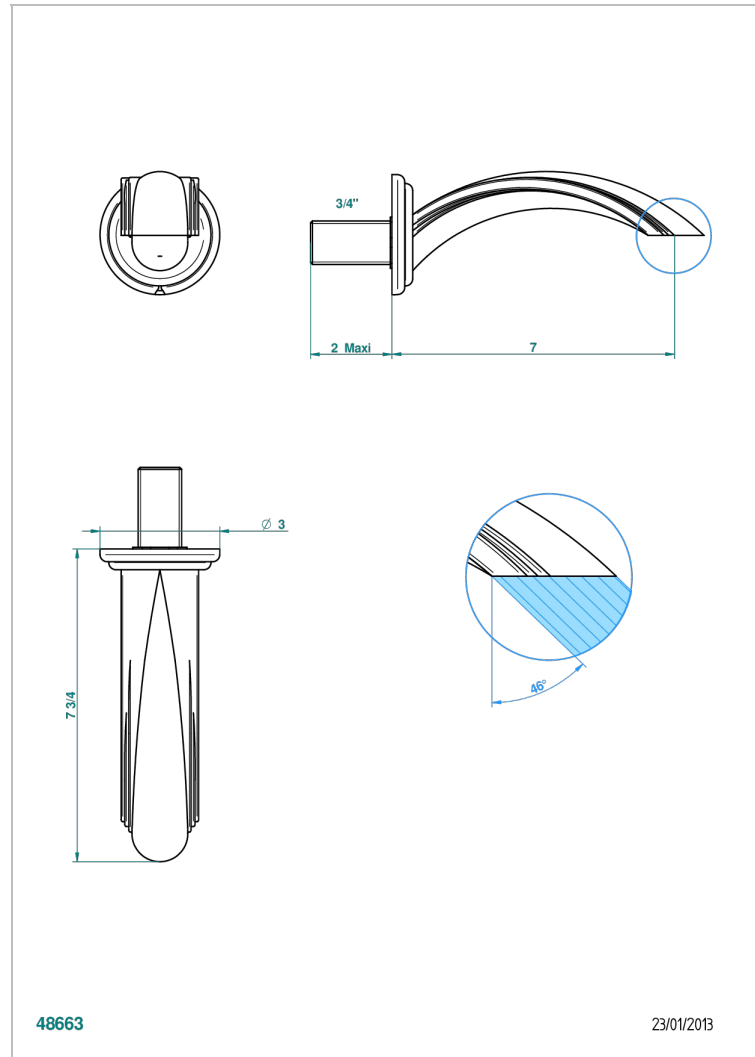

# CHEVERNY RED JASPER

A1U-43GB

Basin wall spout 3/4 no T junction

THG<sup>®</sup>  
PARIS

## CHARACTERISTIC

- Cheverny red Jasper
- Basin wall spout 3/4 no T junction