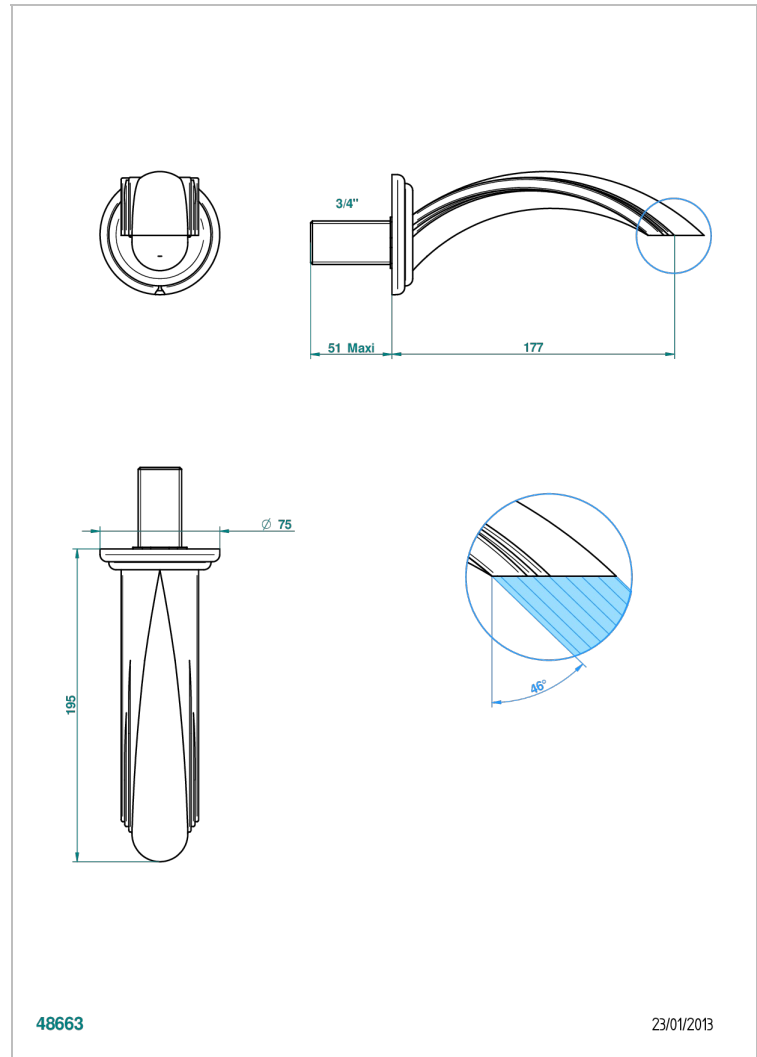

# CHEVERNY LAPIS LAZULI

A1T-43GB

Basin wall spout 3/4 no T junction

THG<sup>®</sup>  
PARIS

## CHARACTERISTIC

- Cheverny Lapis Lazuli
- Basin wall spout 3/4 no T junction