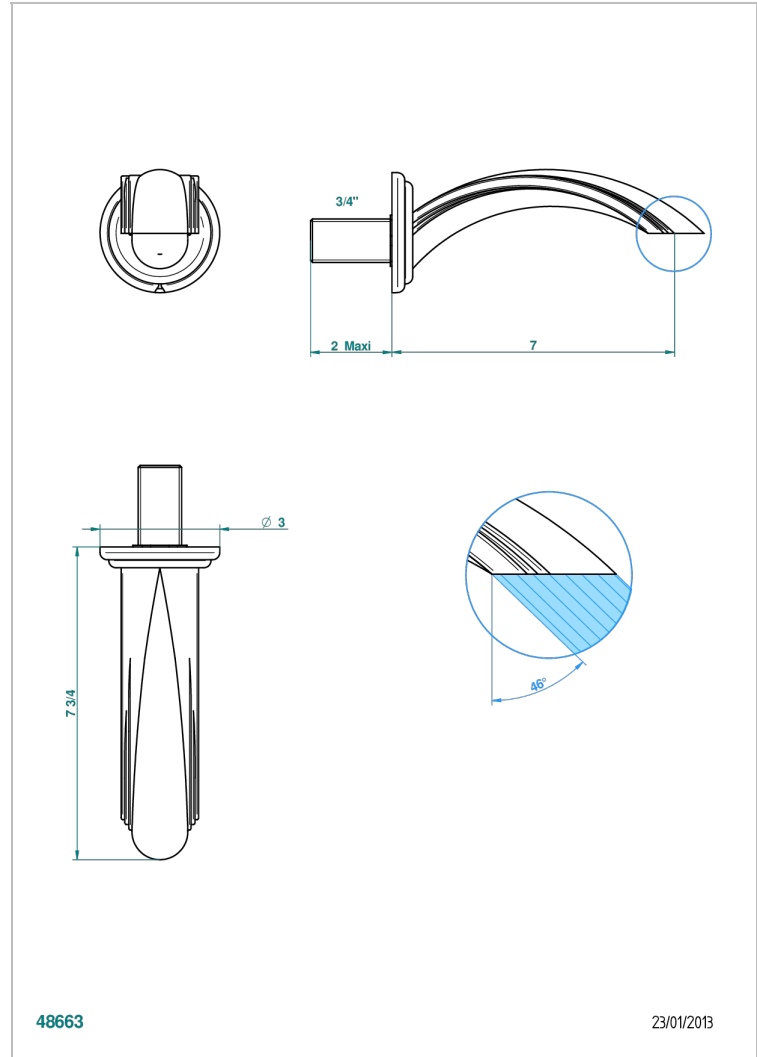

CHEVERNY LAPIS LAZULI

A1T-43GB

Basin wall spout 3/4 no T junction

THG[®]
PARIS

48663

23/01/2013

CARACTERÍSTICAS

- Cheverny Lapis Lazuli
- Basin wall spout 3/4 no T junction