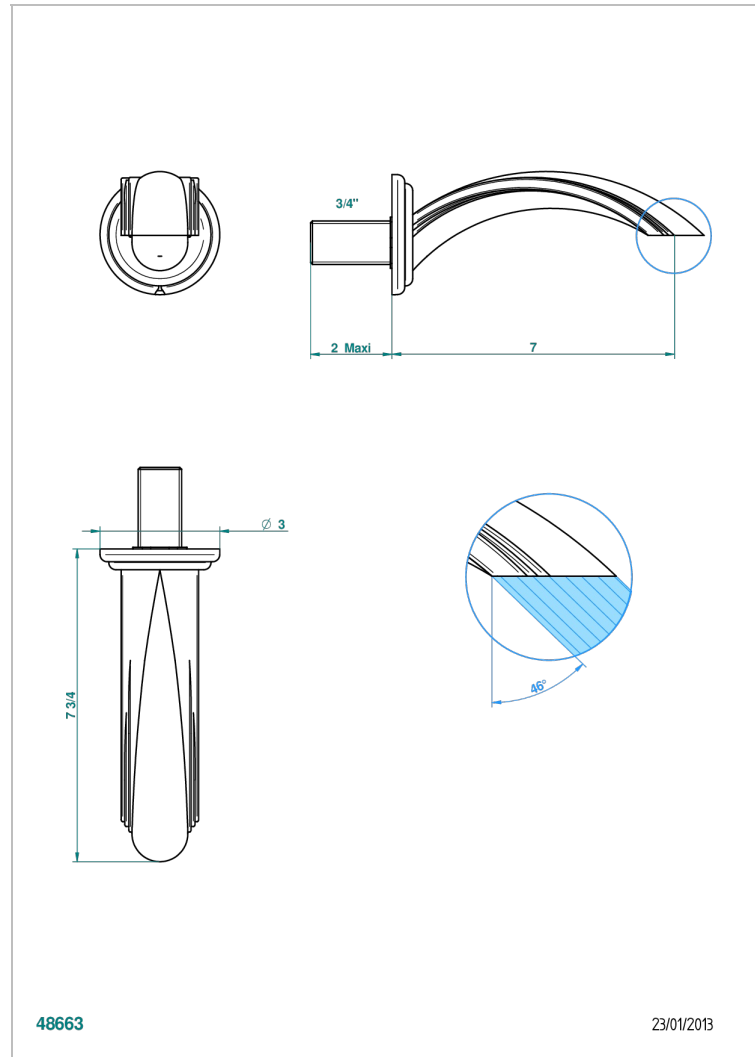

A1T-43GB

Basin wall spout 3/4 no T junction

## EIGENSCHAFTEN

- Cheverny, Lapis Lazuli
- Basin wall spout 3/4 no T junction