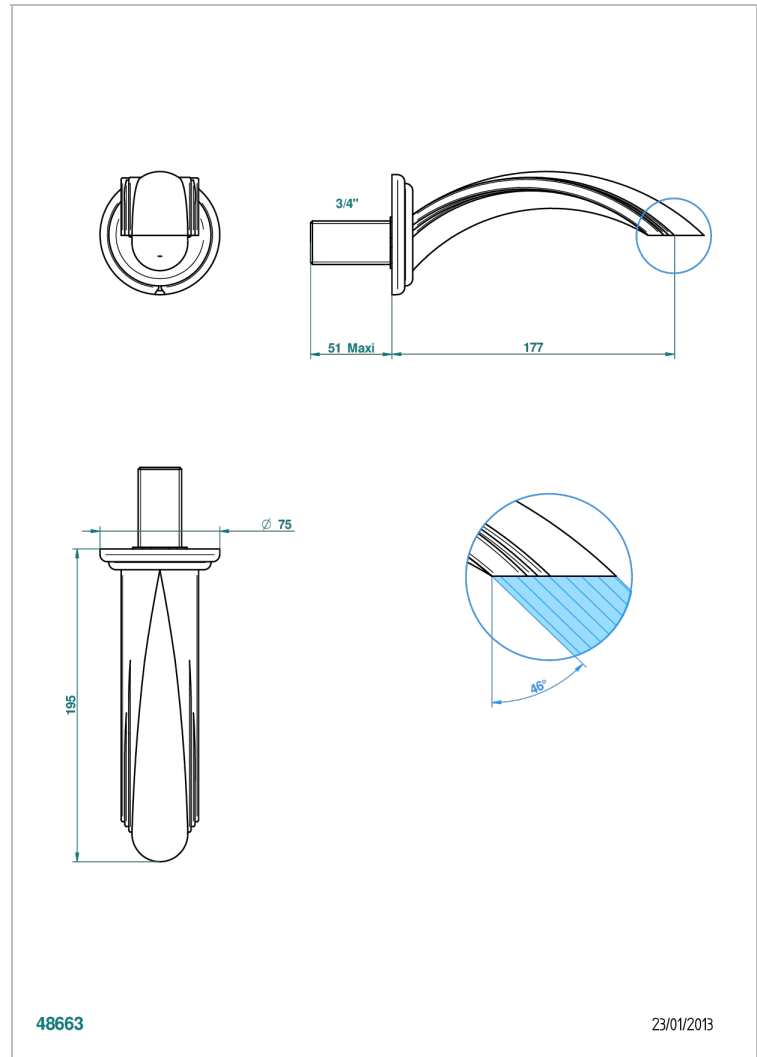

CHEVERNY LAPIS LAZULI

A1T-43GB

Basin wall spout 3/4 no T junction

THG[®]
PARIS

48663

23/01/2013

CHARACTERISTIC

- Cheverny Lapis Lazuli
- Basin wall spout 3/4 no T junction

AVAILABLE FINITIONS

Antique nickel - H28
Black ceram - D30
Blush PVD - H62
Brass color PVD - H49
Brown bronze color PVD - F33
Gold color PVD - H52

Graphite PVD - H64
Matt Umber PVD - H67
Matt blush PVD - H60
Matt brass color PVD - H50
Matt brown bronze color PVD - F34
Matt chrome - C02