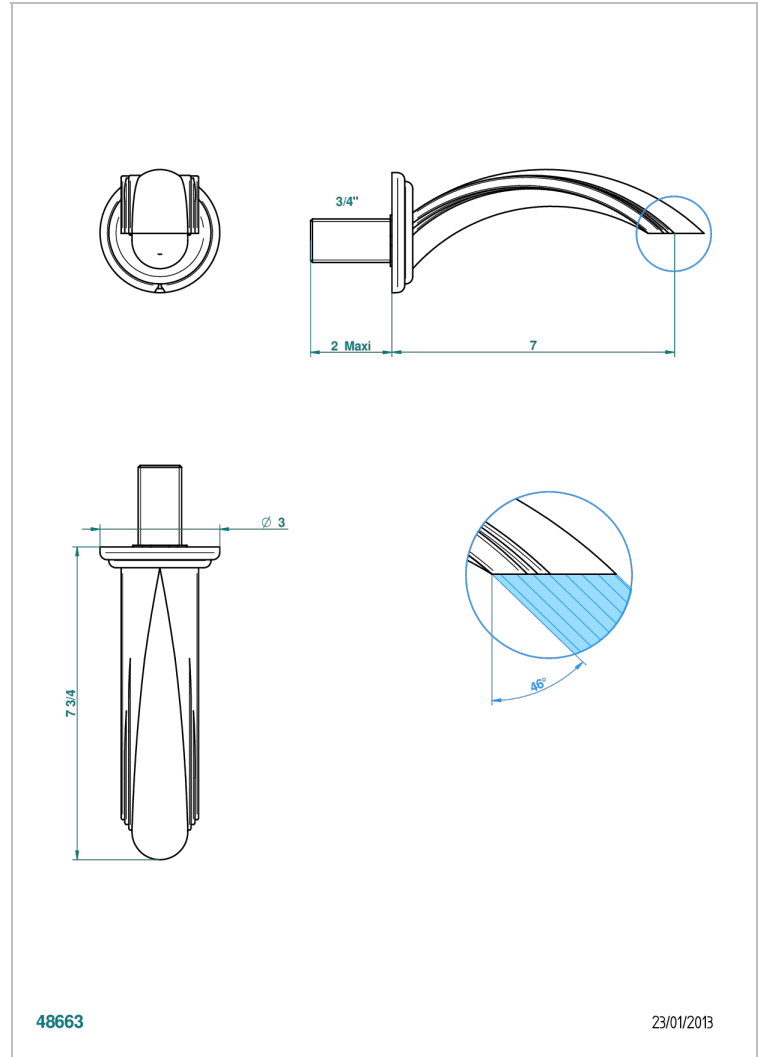

# CHEVERNY LAPIS LAZULI

A1T-43GB

Basin wall spout 3/4 no T junction

THG<sup>®</sup>  
PARIS

48663

23/01/2013

## CARACTERÍSTICAS

- Cheverny Lapis Lazuli
- Basin wall spout 3/4 no T junction