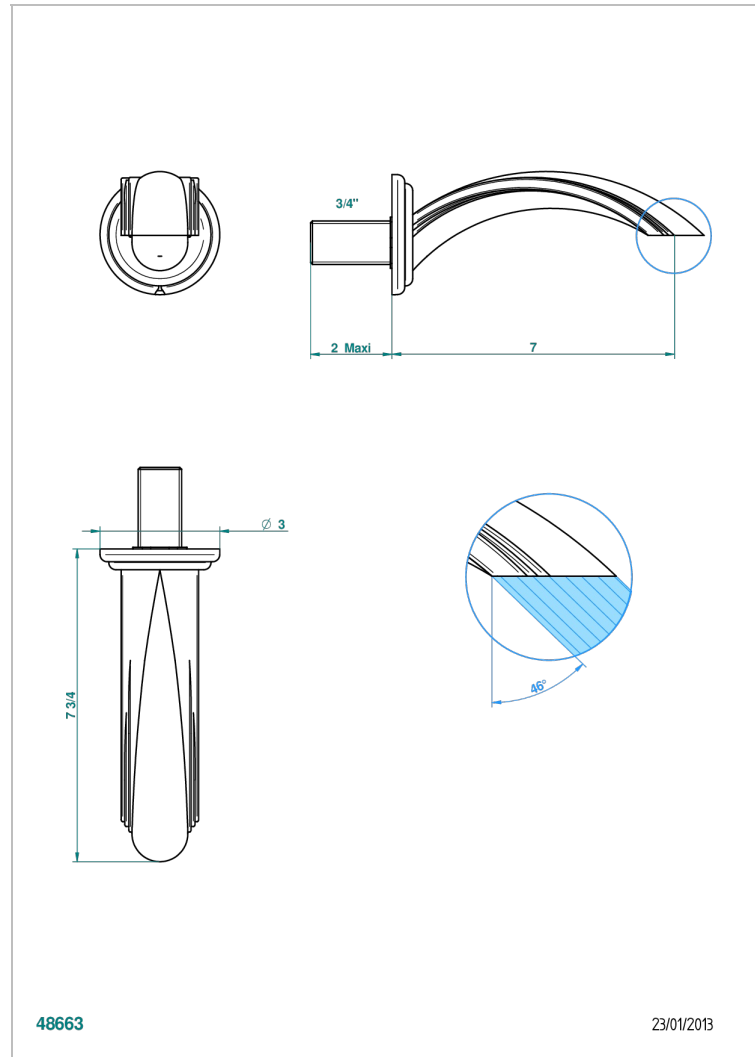

CHEVERNY MALACHITE

A1S-43GB

Basin wall spout 3/4 no T junction

THG[®]
PARIS

48663

23/01/2013

CHARACTERISTIC

- Cheverny Malachite
- Basin wall spout 3/4 no T junction

AVAILABLE FINITIONS

Antique nickel - H28
Black ceram - D30
Blush PVD - H62
Brass color PVD - H49
Brown bronze color PVD - F33
Gold color PVD - H52

Graphite PVD - H64
Matt Umber PVD - H67
Matt blush PVD - H60
Matt brass color PVD - H50
Matt brown bronze color PVD - F34
Matt chrome - C02