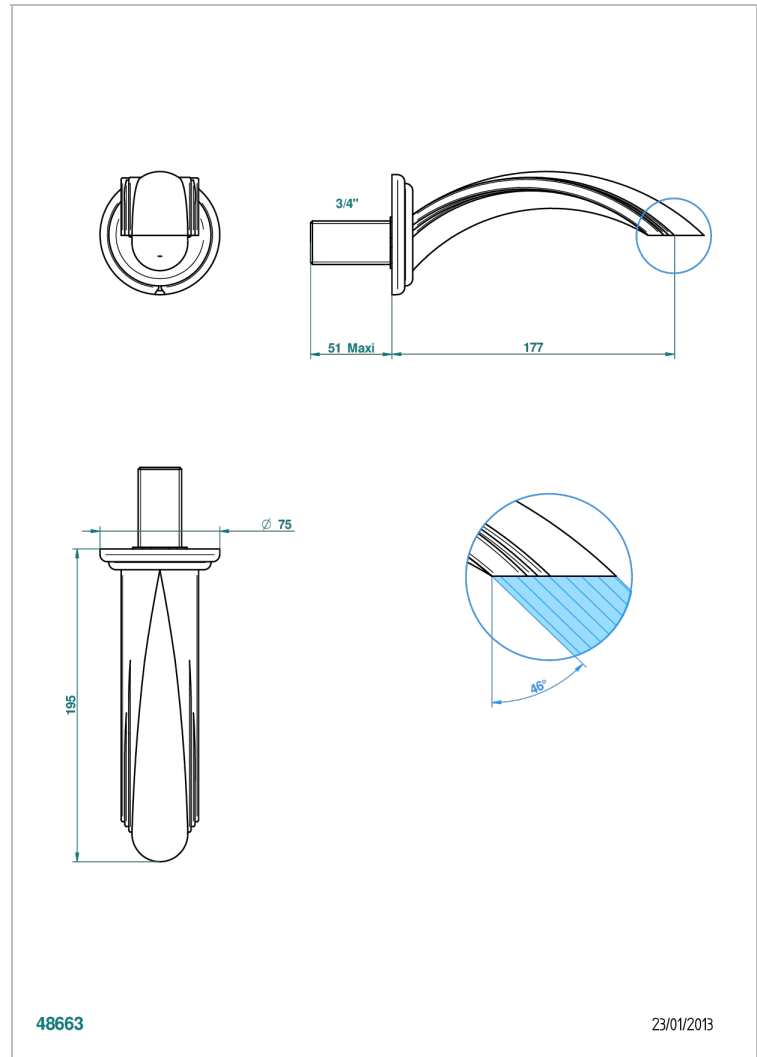

CHEVERNY MALACHITE

A1S-43GB

Basin wall spout 3/4 no T junction

THG[®]
PARIS

CHARACTERISTIC

- Cheverny Malachite
- Basin wall spout 3/4 no T junction

AVAILABLE FINITIONS

Antique nickel - H28
Black ceram - D30
Blush PVD - H62
Brass color PVD - H49
Brown bronze color PVD - F33
Gold color PVD - H52